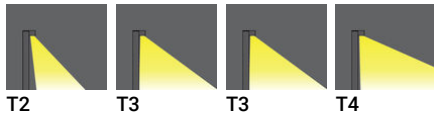

**GINO 6 (GI-10007)**

**Product description**

210x300 mm - 1000 mm - 2 sides

microPrim™

**Luminaire structure**

- Die-cast aluminium housing
- Extruded aluminium column
- Pre-treated before powder coating ensuring high corrosion resistance
- Single cable entry
- Stainless steel fasteners in grade 304 with zinc flake coating (ZFC)
- Durable silicone rubber gasket
- Clear toughened glass
- Integral control gear

**Optic**

**Product colour**

**Special finishes upon request**

**GINO 6 (GI-10007)**

**Technical information**

<b>Material</b>	Aluminium
<b>Light source</b>	2 x 4 LED
<b>Power</b>	19 W
<b>Lumen</b>	1390 - 1658 lm
<b>Efficacy</b>	73 - 87 lm/W
<b>Driver option</b>	Integral control gear
<b>Driver</b>	Constant current (CC)
<b>Input voltage</b>	220-240 V 50/60 Hz
<b>Optic</b>	T2, T3, T4

<b>Optic value</b>	141°x49°, 139°x66°, 98°x76°
<b>CCT / CRI</b>	2700K CRI80, 3000K CRI80, 4000K CRI80
<b>Bug</b>	B0-U0-G0
<b>ULR</b>	0%, <1%
<b>ULOR</b>	0%, <1%
<b>CIE flux code n°3</b>	97, 98
<b>Dimming type</b>	On/Off, 1-10V, DALI
<b>Product colours</b>	Black, Dark Grey, White, Matt Silver, Bronze, Concrete - Urban, Softscape - Urban, Stone - Urban, Corten - Urban, Oak - Woodland, Walnut - Woodland, Pine - Woodland
<b>Weight</b>	10.0 kg