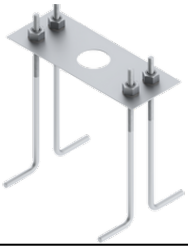

Accessory

Anchor bolt
A11191