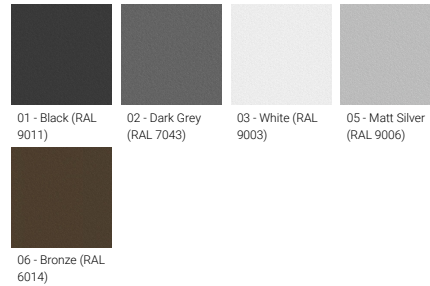

**Optic**

**Product colour**

**Special finishes upon request**

**GINO 6 (GI-10007)**

**Technical information**

<b>Material</b>	Aluminium
<b>Light source</b>	2 x 4 LED
<b>Power</b>	19 W
<b>Lumen</b>	1390 - 1658 lm
<b>Efficacy</b>	73 - 87 lm/W
<b>Driver option</b>	Integral control gear
<b>Driver</b>	Constant current (CC)
<b>Input voltage</b>	220-240 V 50/60 Hz
<b>Optic</b>	T2, T3, T4

<b>Optic value</b>	141°x49°, 139°x66°, 98°x76°
<b>CCT / CRI</b>	2700K CRI80, 3000K CRI80, 4000K CRI80
<b>Bug</b>	B0-U0-G0
<b>ULR</b>	0%, <1%
<b>ULOR</b>	0%, <1%
<b>CIE flux code n°3</b>	97, 98
<b>Dimming type</b>	On/Off, 1-10V, DALI
<b>Product colours</b>	Black, Dark Grey, White, Matt Silver, Bronze, Concrete - Urban, Softscape - Urban, Stone - Urban, Corten - Urban, Oak - Woodland, Walnut - Woodland, Pine - Woodland
<b>Weight</b>	10.0 kg