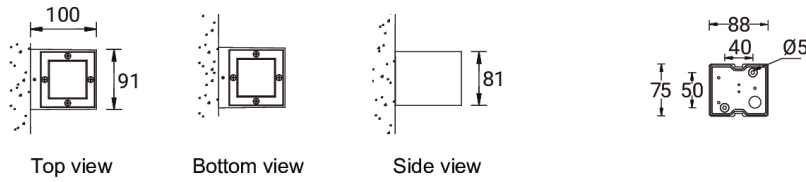

GINO 1 (GI-31631)

Technical information

Material	Aluminium
Light source	4 & 4 LED
Power	10 W
Lumen	646 - 946 lm
Efficacy	65 - 95 lm/W
Driver option	Integral control gear
Driver	Constant current (CC)
Input voltage	220-240 V 50/60 Hz

Optic	M, W, EW, T1, T2, T3, T4
Optic value	30°, 56°, 88°x107°, 143°x61°, 129°x44°, 126°x83°, 93°x64°
Optic (2nd)	M, W, EW, T1, T2, T3, T4
Optic (2nd) value	30°, 56°, 88°x107°, 143°x61°, 129°x44°, 126°x83°, 93°x64°
CCT / CRI	3000K CRI80, 4000K CRI80
Bug	B0-U3-G0, B1-U3-G0
ULR	41%, 42%, 44%, 45%, 46%, 47%, 48%, 49%, 50%, 51%, 52%, 53%, 54%, 55%, 57%, 58%
ULOR	41%, 42%, 44%, 45%, 46%, 47%, 48%, 49%, 50%, 51%, 52%, 53%, 54%, 55%, 57%, 58%

CIE flux code n°3	100, 98, 99
Dimming type	On/Off
Product colours	Black, Dark Grey, White, Matt Silver, Bronze, Concrete - Urban, Softscape - Urban, Stone - Urban, Corten - Urban, Oak - Woodland, Walnut - Woodland, Pine - Woodland
Weight	0.87 kg
Operating temperature	-20 °C to 40 °C
Through wiring	Single cable entry
Lens / Reflector / Optic	Clear toughened glass
Variants (On/Off)	Compatible with EN/ IEC 60598-2-22: Suitable for emergency installations as central supply, non-maintained (ZO)

GI-31631

Accessories