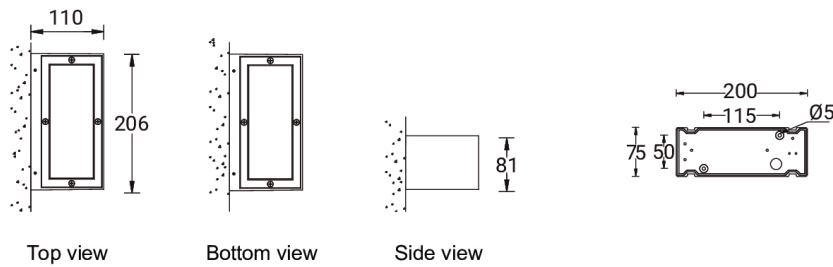

GINO 3 (GI-31651)

Technical information

Material	Aluminium
Light source	8 & 8 LED
Power	19 W
Lumen	2040 - 2418 lm
Efficacy	106 - 126 lm/W
Driver option	Integral control gear
Driver	Constant current (CC)
Input voltage	220-240 V 50/60 Hz
Optic	M, W, EW, T1, T2, T3, T4
Optic value	30°, 56°, 90°x114°, 148°x70°, 136°x52°, 135°x89°, 104°x67°

Optic (2nd)	M, W, EW, T1, T2, T3, T4
Optic (2nd) value	30°, 56°, 90°x114°, 148°x70°, 136°x52°, 135°x89°, 104°x67°
CCT / CRI	3000K CRI80, 4000K CRI80
Bug	B0-U5-G0, B1-U4-G0, B1-U5-G0, B1-U5-G1
ULR	0%, 47%, 48%, 49%, 50%, 51%, 52%, 53%
ULOR	0%, 47%, 48%, 49%, 50%, 51%, 52%, 53%
CIE flux code n°3	100, 96, 97, 98, 99
Dimming type	On/Off, 1-10V, DALI
Product colours	Black, Dark Grey, White, Matt Silver, Bronze, Concrete - Urban, Softscape - Urban, Stone - Urban, Corten - Urban, Oak - Woodland, Walnut - Woodland, Pine - Woodland
Weight	1.97 kg

Operating temperature	-20 °C to 40 °C
Through wiring	Single cable entry
Lens / Reflector / Optic	Clear toughened glass
MacAdam Ellipse	3 SDCM
Lifetime L90B10 (hours)	> 90,000
Lifetime L80B10 (hours)	> 90,000
Lifetime L80B50 (hours)	> 90,000
Variants (On/Off, 1-10V, DALI)	Compatible with EN/ IEC 60598-2-22: Suitable for emergency installations as central supply, non-maintained (Z0)

GI-31651