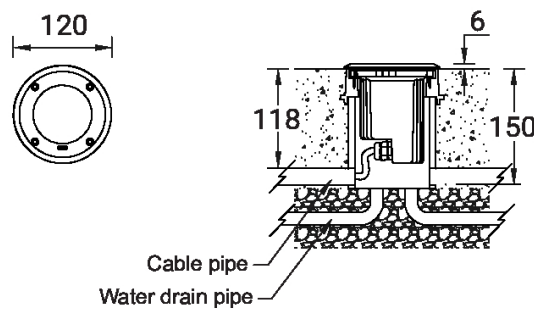

HARRIER 1 (HA-60036-A)

Technical information

Material	Aluminium	Optic value	90°, 78°	Cable	One cable gland supplied with 1 m of 3x1.0 sqmm outdoor cable	
Light source	12 LED	CCT / CRI	3000K CRI80, 4000K CRI80	Through wiring	Single cable entry, through wiring upon request	
Power	6 W	Bug	B0-U3-G0	Lens / Reflector / Optic	Clear or frosted toughened glass	
Lumen	163 - 291 lm	ULR	100%	MacAdam Ellipse	3 SDCM	
Efficacy	27 - 49 lm/W	ULOR	100%	Lifetime L90B10 (hours)	> 23,000	
Driver option	Integral control gear	Dimming type	On/Off	Lifetime L80B10 (hours)	> 45,000	
Driver	Constant current (CC)	Product colours	Black, Dark Grey, White, Matt Silver, Bronze, Concrete - Urban, Softscape - Urban, Stone - Urban, Corten - Urban, Oak - Woodland, Walnut - Woodland, Pine - Woodland	Lifetime L80B50 (hours)	> 50,000	
Input voltage	220-240 V 50/60 Hz			Variants (On/Off)	Compatible with EN/ IEC 60598-2-22: Suitable for emergency installations as central supply, non-maintained (ZO)	
Optic	C, F	Weight	0.5 kg			
		Operating temperature	-20 °C to 50 °C			

HA-60036-A

Accessories

Connector IP68 3 Pin Power
A62591

Connector IP68 5 Pin Power +
Signal
A613191