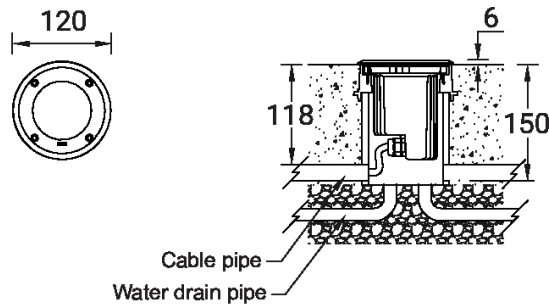

HARRIER 1 (HA-60037-A)

Technical information

Material	Aluminium
Light source	MR16-GU10
Power	7.5 W
Lumen	260 - 402 lm
Efficacy	35 - 54 lm/W
Driver option	Integral control gear

Driver	Constant current (CC)
Input voltage	220-240 V 50/60 Hz
Optic	N, M, VW, E
Optic value	13°, 22°, 58°, 12°x50°
CCT / CRI	3000K CRI95, 4000K CRI95
Dimming type	On/Off

Product colours	Black, Dark Grey, White, Matt Silver, Bronze, Concrete - Urban, Softscape - Urban, Stone - Urban, Corten - Urban, Oak - Woodland, Walnut - Woodland, Pine - Woodland
Weight	0.5 kg
Operating temperature	-20 °C to 50 °C
Cable	One cable gland supplied with 1 m of 3x1.0 sqmm outdoor cable
Through wiring	Single cable entry, through wiring upon request
Lens / Reflector / Optic	Clear toughened glass, High-efficiency PMMA lens

HA-60037-A

Accessories

Connector IP68 3 Pin Power
A62591

Connector IP68 5 Pin Power +
Signal
A613191