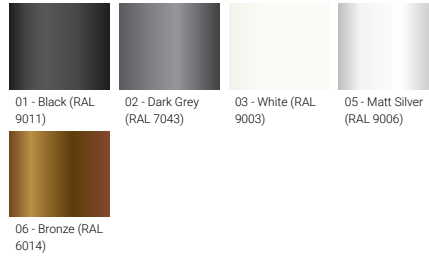

**Optic**

N M W

**Product colour**

01 - Black (RAL 9011) 02 - Dark Grey (RAL 7043) 03 - White (RAL 9003) 05 - Matt Silver (RAL 9006)  
06 - Bronze (RAL 6014)

**Special finishes upon request**

SU01 - Concrete - Urban SU02 - Softscape - Urban SU03 - Stone - Urban SU04 - Corten - Urban  
SW01 - Oak - Woodland SW02 - Walnut - Woodland SW03 - Pine - Woodland