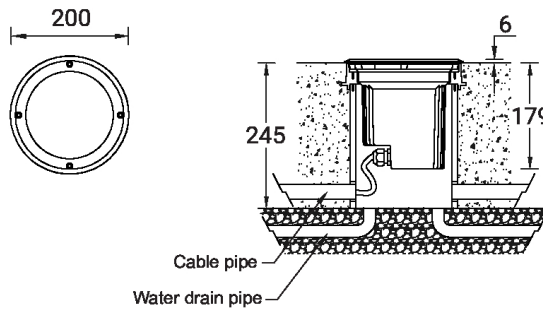

HARRIER 3 (HA-60049-A)

Technical information

Material	Aluminium	Optic value	15°, 26°, 40°	Cable	One cable gland supplied with 1 m of 3x1.0 sqmm outdoor cable	
Light source	9 LED	CCT / CRI	3000K CRI80, 4000K CRI80	Through wiring	Single cable entry, through wiring upon request	
Power	15 W	Bug	B0-U5-G0	Lens / Reflector / Optic	Clear toughened glass, High-efficiency PMMA lens	
Lumen	1183 - 1468 lm	ULOR	100%	MacAdam Ellipse	3 SDCM	
Efficacy	79 - 98 lm/W	CIE flux code n°3	0%	Lifetime L90B10 (hours)	> 120,000	
Driver option	Integral control gear	Dimming type	On/Off, 1-10V, DALI	Lifetime L80B10 (hours)	> 120,000	
Driver	Constant current (CC)	Product colours	Black, Dark Grey, White, Matt Silver, Bronze, Concrete - Urban, Softscape - Urban, Stone - Urban, Corten - Urban, Oak - Woodland, Walnut - Woodland, Pine - Woodland	Lifetime L80B50 (hours)	> 120,000	
Input voltage	220-240 V 50/60 Hz			Variants (On/Off, 1-10V, DALI)	Compatible with EN/ IEC 60598-2-22: Suitable for emergency installations as central supply, non-maintained (Z0)	
Optic	N, M, W					
		Weight	2.1 kg			
		Operating temperature	-20 °C to 50 °C			

HA-60049-A