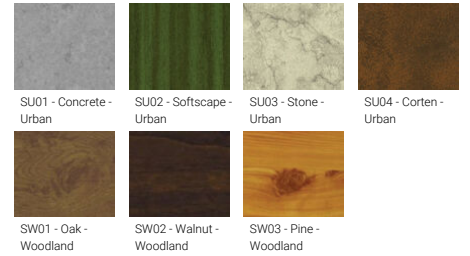

**Optic**

N M W

**Product colour**

01 - Black (RAL 9011) 02 - Dark Grey (RAL 7043) 03 - White (RAL 9003) 05 - Matt Silver (RAL 9006)  
06 - Bronze (RAL 6014)

**Special finishes upon request**

SU01 - Concrete - Urban SU02 - Softscape - Urban SU03 - Stone - Urban SU04 - Corten - Urban  
SW01 - Oak - Woodland SW02 - Walnut - Woodland SW03 - Pine - Woodland