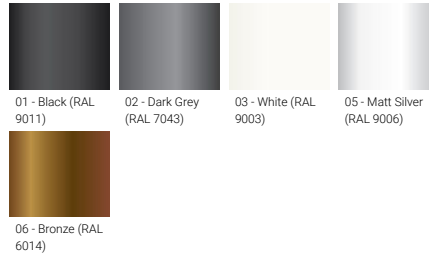

Optic

C

F

Product colour

01 - Black (RAL 9011)

02 - Dark Grey (RAL 7043)

03 - White (RAL 9003)

05 - Matt Silver (RAL 9006)

06 - Bronze (RAL 6014)

Special finishes upon request

SU01 - Concrete - Urban

SU02 - Softscape - Urban

SU03 - Stone - Urban

SU04 - Corten - Urban

SW01 - Oak - Woodland

SW02 - Walnut - Woodland