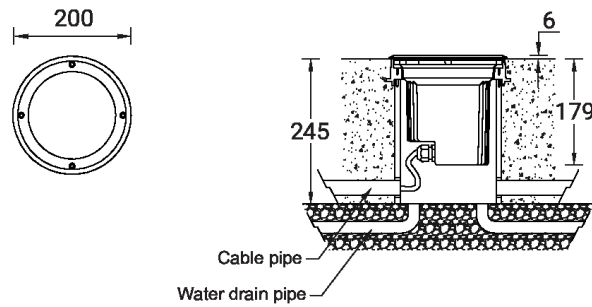

HARRIER 3 (HA-60295-A)

Technical information

Material	Aluminium	Optic value	95°, 84°	Cable	One cable gland supplied with 1 m of 3x1.0 sqmm outdoor cable	
Light source	12 LED	CCT / CRI	3000K CRI80, 4000K CRI80	Through wiring	Single cable entry, through wiring upon request	
Power	6 W	Bug	B0-U3-G0	Lens / Reflector / Optic	Clear toughened glass, Frosted toughened glass, High-efficiency PMMA lens	
Lumen	369 - 410 lm	ULOR	100%	MacAdam Ellipse	3 SDCM	
Efficacy	62 - 68 lm/W	CIE flux code n°3	0%	Lifetime L90B10 (hours)	> 23,000	
Driver option	Integral control gear	Dimming type	On/Off, 1-10V, DALI	Lifetime L80B10 (hours)	> 45,000	
Driver	Constant current (CC)	Product colours	Black, Dark Grey, White, Matt Silver, Bronze, Concrete - Urban, Softscape - Urban, Stone - Urban, Corten - Urban, Oak - Woodland, Walnut - Woodland, Pine - Woodland	Lifetime L80B50 (hours)	> 50,000	
Input voltage	220-240 V 50/60 Hz			Variants (On/Off, 1-10V, DALI)	Compatible with EN/ IEC 60598-2-22: Suitable for emergency installations as central supply, non-maintained (ZO)	
Optic	C, F					
		Weight	2.1 kg			
		Operating temperature	-20 °C to 50 °C			

HA-60295-A