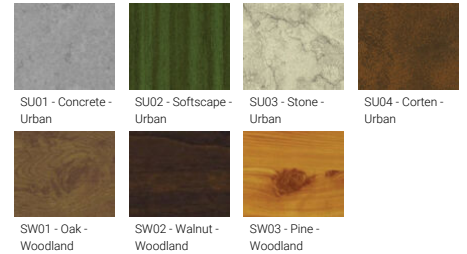

Optic

C

F

Product colour

01 - Black (RAL 9011)

02 - Dark Grey (RAL 7043)

03 - White (RAL 9003)

05 - Matt Silver (RAL 9006)

06 - Bronze (RAL 6014)

Special finishes upon request

SU01 - Concrete - Urban

SU02 - Softscape - Urban

SU03 - Stone - Urban

SU04 - Corten - Urban

SW01 - Oak - Woodland

SW02 - Walnut - Woodland