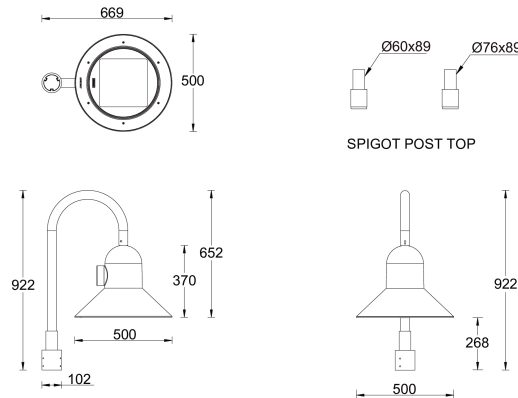

HAMILTON3 (HAM-20021-LC)

Technical information

Material	Aluminium
Light source	24 LED
Power	53 W
Lumen	5769 - 7014 lm
Efficacy	109 - 132 lm/W
Driver option	Integral control gear
Driver	Constant current (CC)
Input voltage	220-240 V 50/60 Hz
Optic	M, W, T2, T3, T4, ME

Optic value	30°, 57°, 137°x54°, 120°x94°, 103°x70°, 138°x60°
CCT / CRI	3000K CRI80, 4000K CRI80
Bug	B1-U0-G1, B2-U0-G2, B3-U0-G0, B3-U0-G1
ULR	0%
ULOR	0%
CIE flux code n°3	97, 98, 99
Dimming type	On/Off, 1-10V, DALI
Product colours	Black, Dark Grey, White, Matt Silver, Bronze, Concrete - Urban, Softscape - Urban, Stone - Urban, Corten - Urban, Oak - Woodland, Walnut - Woodland, Pine - Woodland
Weight	14.06 kg.

Operating temperature	-20 °C to 50 °C
Cable	One IP68 connector supplied with 0.2 m of 3x1.0 sqmm outdoor cable
Through wiring	Single cable entry
Lens / Reflector / Optic	Clear toughened glass, High-efficiency polycarbonate lens
MacAdam Ellipse	3 SDCM
Lifetime L90B10 (hours)	> 90,000
Lifetime L80B10 (hours)	> 90,000
Lifetime L80B50 (hours)	> 90,000
Variants (On/Off, 1-10V, DALI)	Compatible with EN/ IEC 60598-2-22: Suitable for emergency installations as central supply, non-maintained (ZO)

HAMILTON 3
HAM-20021