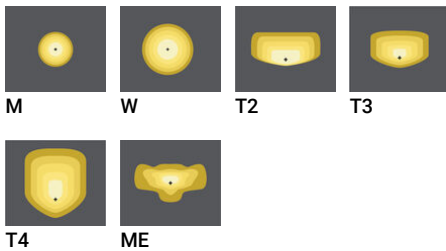

**HAMILTON3** (HAM-20021-LC)

**Product description**

Shepherd's crook - LIGHTCONNECT™

**LIGHT  
CONNECT™**

**microVOS™**  
TECHNOLOGY

**Luminaire Structure**

- Die-cast aluminium housing
- Pre-treated before powder coating ensuring high corrosion resistance
- Single cable entry
- One IP68 connector supplied with 0.2 m of 3x1.0 sqmm outdoor cable

**Optic**

**Product colour**

**Special finishes upon request**

**HAMILTON3** (HAM-20021-LC)

**Technical information**

<b>Material</b>	Aluminium
<b>Light source</b>	24 LED
<b>Power</b>	53 W
<b>Lumen</b>	5769 - 7014 lm
<b>Efficacy</b>	109 - 132 lm/W
<b>Driver option</b>	Integral control gear
<b>Driver</b>	Constant current (CC)
<b>Input voltage</b>	220-240 V 50/60 Hz
<b>Optic</b>	M, W, T2, T3, T4, ME

<b>Optic value</b>	30°, 57°, 137°x54°, 120°x94°, 103°x70°, 138°x60°
<b>CCT / CRI</b>	3000K CRI80, 4000K CRI80
<b>Bug</b>	B1-U0-G1, B2-U0-G2, B3-U0-G0, B3-U0-G1
<b>ULR</b>	0%
<b>ULOR</b>	0%
<b>CIE flux code n°3</b>	97, 98, 99
<b>Dimming type</b>	On/Off, 1-10V, DALI
<b>Product colours</b>	Black, Dark Grey, White, Matt Silver, Bronze, Concrete - Urban, Softscape - Urban, Stone - Urban, Corten - Urban, Oak - Woodland, Walnut - Woodland, Pine - Woodland
<b>Weight</b>	14.06 kg.