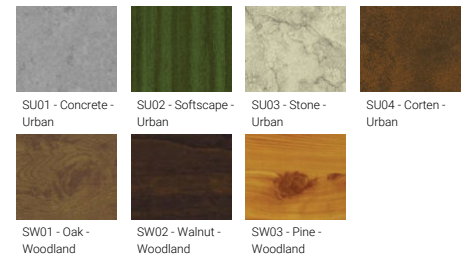

Special finishes upon request