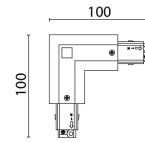

L Connector (Left) (IRC-0435-L)

Scott - Track system surface
L Connector to connect three section at
90°degree angle

**Product description****Technical information**