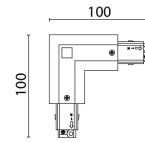

L Connector (Right) (IRC-0435-R)

Scott - Track system surface
L Connector to connect three section at
90° degree angle

**Product description****Technical information**