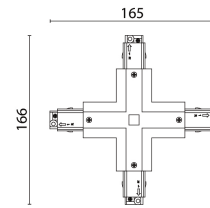

X Connector (IRC-0437)

Scott - Track system surface
X Connector to connect four track
section

**Product description****Technical information**