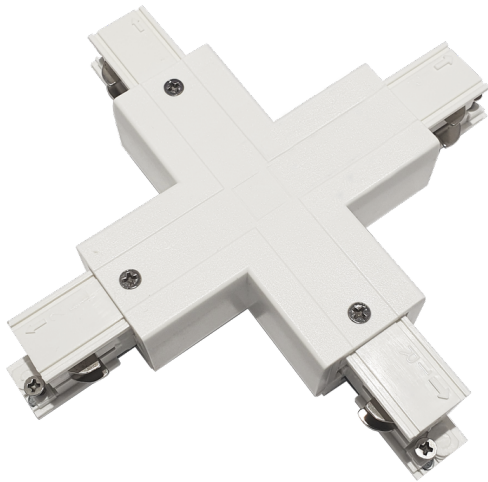

X Connector (IRC-0437)

Scott - Track system surface
X Connector to connect four track
section

**Product description****Technical information**