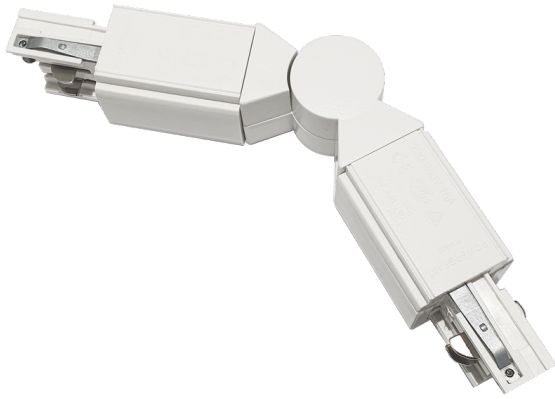

**Flexible connector (Up to 90° degree) (IRC-M435)**

Scott - Track system surface  
Flexible connector to connect two track  
at any angle up to 90° degree

**Product description****Technical information**