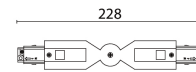

**Flexible connector (Up to 90° degree) (IRC-M435)**

Scott - Track system surface  
Flexible connector to connect two track  
at any angle up to 90° degree

**Product description****Technical information**