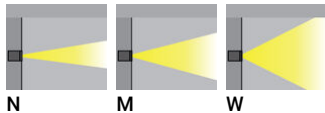

**JANET 3** (JA-60822) (Version 1)**Product description**

Without remote driver - With recessing box - Constant voltage (CV) 24 V

**Luminaire Structure**

- Stainless steel body in grade 316
- Single cable entry
- One cable gland supplied with 2 m of 2x1.0 sqmm outdoor cable
- Stainless steel fasteners in grade 316
- Durable silicone rubber gasket
- Clear toughened glass
- Remote driver (not included)
- Remote box IP-rated is not included and is to be ordered separately for constant current (CC) products
- Recessing box in stainless steel 316 grade
- Luminaire must be submerged when operational
- Maximum depth 2 m
- Outdoor cable needs to be ordered with a specific length

**Optic****Product colour**

00 - Stainless Steel

**JANET 3** (JA-60822) (Version 1)

**Technical information**

<b>Material</b>	Stainless Steel
<b>Light source</b>	5 LED
<b>Power</b>	11 W
<b>Lumen</b>	1057 - 1290 lm
<b>Efficacy</b>	96 - 117 lm/W
<b>Driver option</b>	Remote driver (not included)
<b>Driver</b>	Constant voltage (CV)
<b>Input voltage</b>	24 VDC

<b>Product colours</b>	Stainless Steel
<b>Weight</b>	1.6 kg
<b>Operating temperature</b>	-20 °C to 40 °C
<b>Cable</b>	One cable gland supplied with 2 m of 2x1.0 sqmm outdoor cable
<b>Through wiring</b>	Single cable entry
<b>Lens / Reflector / Optic</b>	Clear toughened glass