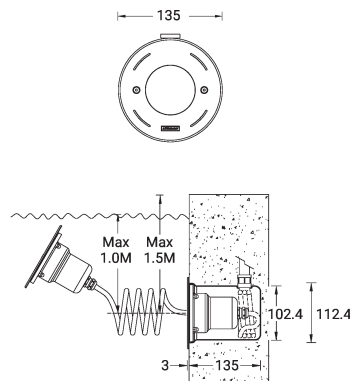

JANET 3 (JA-60822) (Version 1)

Technical information

Material	Stainless Steel
Light source	5 LED
Power	11 W
Lumen	1057 - 1290 lm
Efficacy	96 - 117 lm/W
Driver option	Remote driver (not included)
Driver	Constant voltage (CV)
Input voltage	24 VDC

Optic	N, M, W
Optic value	22°, 30°, 48°
CCT / CRI	3000K CRI80, 4000K CRI80
Bug	B1-U0-G0, B2-U0-G0
ULR	<1%
ULOR	<1%
CIE flux code n°3	100
Dimming type	On/Off

Product colours	Stainless Steel
Weight	1.6 kg
Operating temperature	-20 °C to 40 °C
Cable	One cable gland supplied with 2 m of 2x1.0 sqmm outdoor cable
Through wiring	Single cable entry
Lens / Reflector / Optic	Clear toughened glass

JA-60822