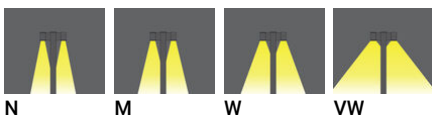

JET 48 (JE-10565)

Product description

102x102 mm - 1200 mm - 2 sides - Square

Luminaire structure

- Die-cast aluminium housing
- Extruded aluminium column
- Pre-treated before powder coating ensuring high corrosion resistance
- Single cable entry

- One IP68 connector supplied with 0.2 m of 3x1.0 sqmm outdoor cable
- Stainless steel fasteners in grade 304 with zinc flake coating (ZFC)
- Durable silicone rubber gasket
- High-efficiency optical reflector

- Clear toughened glass
- Integral control gear

Optic

Product colour

Special finishes upon request

JET 48 (JE-10565)

Technical information

| | |
|----------------------|-----------------------|
| Material | Aluminium |
| Light source | 2 x 1 COB |
| Power | 27 W |
| Lumen | 2744 - 3270 lm |
| Efficacy | 91 - 109 lm/W |
| Driver option | Integral control gear |
| Driver | Constant current (CC) |
| Input voltage | 220-240 V 50/60 Hz |
| Optic | N, M, W, VW |

| | |
|--------------------------|--|
| Optic value | 18°, 21°, 31°, 70°x44° |
| CCT / CRI | 2700K CRI80, 3000K CRI80, 4000K CRI80 |
| Bug | B1-U2-G0, B2-U2-G0 |
| ULR | 2%, 3%, <1% |
| ULOR | 2%, 3% |
| CIE flux code n°3 | 99 |
| Dimming type | On/Off, 1-10V, DALI |
| Product colours | Black, Dark Grey, White, Matt Silver, Bronze, Concrete - Urban, Softscape - Urban, Stone - Urban, Corten - Urban, Oak - Woodland, Walnut - Woodland, Pine - Woodland |
| Weight | 10.1 kg |