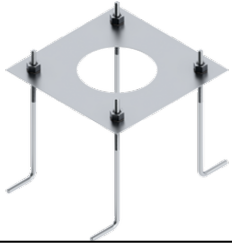

JET 48 (JE-10565)

Accessory

Anchor bolt
A10691