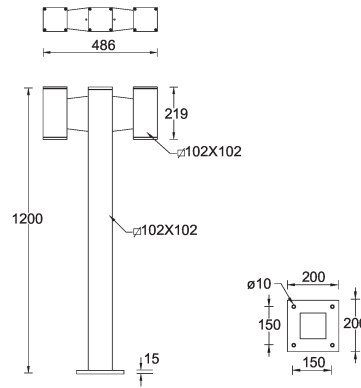

JET 48 (JE-10565)

Technical information

Material	Aluminium
Light source	2 x 1 COB
Power	27 W
Lumen	2744 - 3270 lm
Efficacy	91 - 109 lm/W
Driver option	Integral control gear
Driver	Constant current (CC)
Input voltage	220-240 V 50/60 Hz
Optic	N, M, W, VW

Optic value	18°, 21°, 31°, 70°x44°
CCT / CRI	2700K CRI80, 3000K CRI80, 4000K CRI80
Bug	B1-U2-G0, B2-U2-G0
ULR	2%, 3%, <1%
ULOR	2%, 3%
CIE flux code n°3	99
Dimming type	On/Off, 1-10V, DALI
Product colours	Black, Dark Grey, White, Matt Silver, Bronze, Concrete - Urban, Softscape - Urban, Stone - Urban, Corten - Urban, Oak - Woodland, Walnut - Woodland, Pine - Woodland
Weight	10.1 kg

Operating temperature	-20 °C to 50 °C
Cable	One IP68 connector supplied with 0.2 m of 3x1.0 sqmm outdoor cable
Through wiring	Single cable entry
Lens / Reflector / Optic	High-efficiency optical reflector, Clear toughened glass
MacAdam Ellipse Lifetime L90B10 (hours)	3 SDCM > 55,000
Variants (On/Off, 1-10V, DALI)	Compatible with EN/ IEC 60598-2-22: Suitable for emergency installations as central supply, non-maintained (Z0)

JE-10565