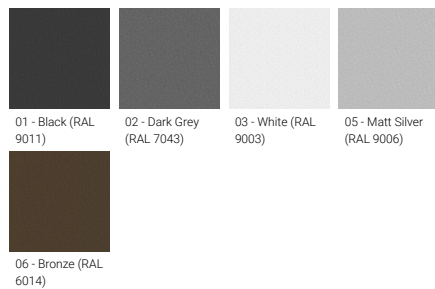

**Optic**

**Product colour**

**Special finishes upon request**

**JET 58 (JE-10581) (Version 2)**

**Technical information**

<b>Material</b>	Aluminium
<b>Light source</b>	2 x 4 LED
<b>Power</b>	22 W
<b>Lumen</b>	1914 - 2272 lm
<b>Efficacy</b>	96 - 114 lm/W
<b>Driver option</b>	Integral control gear
<b>Driver</b>	Constant current (CC)
<b>Input voltage</b>	220-240 V 50/60 Hz
<b>Optic</b>	M, EW, T2, T3, T4, ME

<b>Optic value</b>	30°x21°, 109°x99°, 137°x52°, 129°x90°, 100°x72°, 135°x50°
<b>CCT / CRI</b>	2700K CRI80, 3000K CRI80, 4000K CRI80
<b>Bug</b>	B0-U1-G0, B1-U2-G0
<b>ULR</b>	1%, 2%
<b>ULOR</b>	1%, 2%
<b>CIE flux code n°3</b>	97, 98, 99
<b>Dimming type</b>	On/Off, 1-10V, DALI
<b>Product colours</b>	Black, Dark Grey, White, Matt Silver, Bronze, Concrete - Urban, Softscape - Urban, Stone - Urban, Corten - Urban, Oak - Woodland, Walnut - Woodland, Pine - Woodland
<b>Weight</b>	7.0 kg