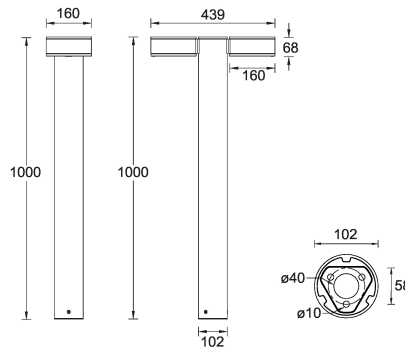

JET 58 (JE-10581) (Version 2)

Technical information

Material	Aluminium
Light source	2 x 4 LED
Power	22 W
Lumen	1914 - 2272 lm
Efficacy	96 - 114 lm/W
Driver option	Integral control gear
Driver	Constant current (CC)
Input voltage	220-240 V 50/60 Hz
Optic	M, EW, T2, T3, T4, ME

Optic value	30°x21°, 109°x99°, 137°x52°, 129°x90°, 100°x72°, 135°x50°
CCT / CRI	2700K CRI80, 3000K CRI80, 4000K CRI80
Bug	B0-U1-G0, B1-U2-G0
ULR	1%, 2%
ULOR	1%, 2%
CIE flux code n°3	97, 98, 99
Dimming type	On/Off, 1-10V, DALI
Product colours	Black, Dark Grey, White, Matt Silver, Bronze, Concrete - Urban, Softscape - Urban, Stone - Urban, Corten - Urban, Oak - Woodland, Walnut - Woodland, Pine - Woodland
Weight	7.0 kg

Operating temperature	-20 °C to 50 °C
Cable	One IP68 connector supplied with 0.2 m of 3x1.0 sqmm outdoor cable
Through wiring	Single cable entry
Lens / Reflector / Optic	Clear toughened glass
MacAdam Ellipse	3 SDCM
Lifetime L90B10 (hours)	> 90,000
Lifetime L80B10 (hours)	> 90,000
Lifetime L80B50 (hours)	> 90,000
Variants (On/Off, 1-10V, DALI)	Compatible with EN/ IEC 60598-2-22: Suitable for emergency installations as central supply, non-maintained (Z0)

JE-10581