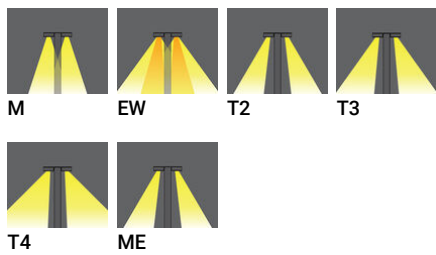

**JET 58** (JE-10581) (Version 2)

**Product description**

Ø102 - 1000 mm - 2 sides - Round

**Luminaire structure**

- Die-cast aluminium housing
- Extruded aluminium column
- Pre-treated before powder coating ensuring high corrosion resistance
- Single cable entry
- One IP68 connector supplied with 0.2 m of 3x1.0 sqmm outdoor cable
- Stainless steel fasteners in grade 304 with zinc flake coating (ZFC)
- Durable silicone rubber gasket
- Clear toughened glass
- Integral control gear

**Optic**

**Product colour**

**Special finishes upon request**

**JET 58 (JE-10581) (Version 2)**

**Technical information**

<b>Material</b>	Aluminium
<b>Light source</b>	2 x 4 LED
<b>Power</b>	22 W
<b>Lumen</b>	1914 - 2272 lm
<b>Efficacy</b>	96 - 114 lm/W
<b>Driver option</b>	Integral control gear
<b>Driver</b>	Constant current (CC)
<b>Input voltage</b>	220-240 V 50/60 Hz
<b>Optic</b>	M, EW, T2, T3, T4, ME

<b>Optic value</b>	30°x21°, 109°x99°, 137°x52°, 129°x90°, 100°x72°, 135°x50°
<b>CCT / CRI</b>	2700K CRI80, 3000K CRI80, 4000K CRI80
<b>Bug</b>	B0-U1-G0, B1-U2-G0
<b>ULR</b>	1%, 2%
<b>ULOR</b>	1%, 2%
<b>CIE flux code n°3</b>	97, 98, 99
<b>Dimming type</b>	On/Off, 1-10V, DALI
<b>Product colours</b>	Black, Dark Grey, White, Matt Silver, Bronze, Concrete - Urban, Softscape - Urban, Stone - Urban, Corten - Urban, Oak - Woodland, Walnut - Woodland, Pine - Woodland
<b>Weight</b>	7.0 kg

<b>Operating temperature</b>	-20 °C to 50 °C
<b>Cable</b>	One IP68 connector supplied with 0.2 m of 3x1.0 sqmm outdoor cable
<b>Through wiring</b>	Single cable entry
<b>Lens / Reflector / Optic</b>	Clear toughened glass
<b>MacAdam Ellipse</b>	3 SDCM
<b>Lifetime L90B10 (hours)</b>	> 90,000
<b>Lifetime L80B10 (hours)</b>	> 90,000
<b>Lifetime L80B50 (hours)</b>	> 90,000
<b>Variants (On/Off, 1-10V, DALI)</b>	Compatible with EN/ IEC 60598-2-22: Suitable for emergency installations as central supply, non-maintained (Z0)