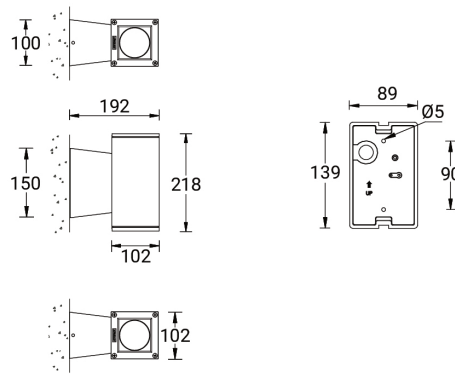

JET 36 (JE-30361)

Technical information

Material	Aluminium
Light source	1 & 1 COB
Power	27 W
Lumen	2740 - 3236 lm
Efficacy	100 - 118 lm/W
Driver option	Integral control gear
Driver	Constant current (CC)
Input voltage	220-240 V 50/60 Hz
Optic	N, M, W, VW

Optic value	18°, 24°, 41°, 72°
Optic (2nd)	N, M, W, VW
Optic (2nd) value	18°, 24°, 41°, 72°
CCT / CRI	3000K CRI80, 4000K CRI80
Bug	B1-U5-G0, B2-U5-G0
ULR	47%, 48%, 49%, 50%, 51%, 52%, 53%
ULOR	47%, 48%, 49%, 50%, 51%, 52%, 53%
CIE flux code n°3	100
Dimming type	On/Off, 1-10V, DALI

Product colours	Black, Dark Grey, White, Matt Silver, Bronze, Concrete - Urban, Softscape - Urban, Stone - Urban, Corten - Urban, Oak - Woodland, Walnut - Woodland, Pine - Woodland
Weight	2.7 kg
Operating temperature	-20 °C to 50 °C
Through wiring	Single cable entry
Lens / Reflector / Optic	High-efficiency optical reflector, Clear toughened glass
MacAdam Ellipse	3 SDCM
Lifetime L90B10 (hours)	> 55,000
Variants (On/Off, 1-10V, DALI)	Compatible with EN/ IEC 60598-2-22: Suitable for emergency installations as central supply, non-maintained (Z0)

JE-30361