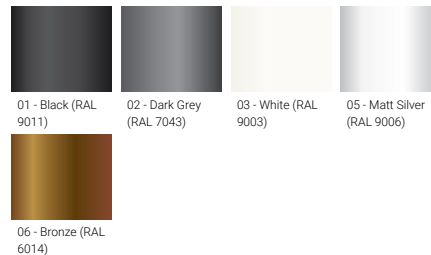

Product colour