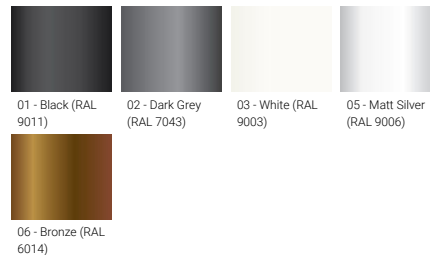

Product colour