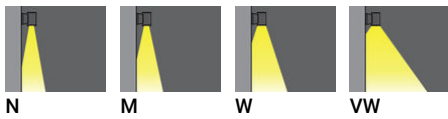

JET 32 (JE-30371)

Product description

102x102 mm - 218 mm - Down - Square

Luminaire Structure

- Die-cast aluminium housing
- Pre-treated before powder coating ensuring high corrosion resistance
- Single cable entry
- Stainless steel fasteners in grade 304 with zinc flake coating (ZFC)

- Durable silicone rubber gasket
- High-efficiency optical reflector
- Clear toughened glass
- Integral control gear

- Optional surface mounting box for easy wiring or conduit connection when wiring from behind is not possible
- JET luminaires with uplight and colder than 3000K CCT do not meet the IDA certification requirements

Optic

Product colour

Special finishes upon request