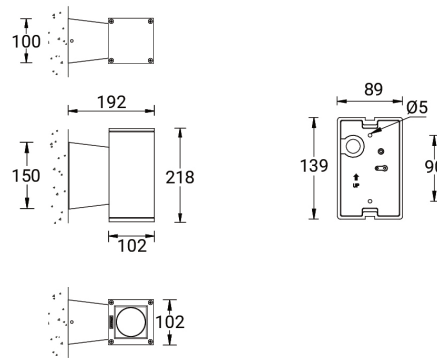

JET 32 (JE-30371)

Technical information

Material	Aluminium
Light source	1 COB
Power	14 W
Lumen	1370 - 1618 lm
Efficacy	98 - 116 lm/W
Driver option	Integral control gear
Driver	Constant current (CC)
Input voltage	220-240 V 50/60 Hz

Optic	N, M, W, VW
Optic value	18°, 24°, 41°, 72°
CCT / CRI	3000K CRI80, 4000K CRI80
Bug	B1-U0-G0, B2-U0-G0
ULR	0%
ULOR	0%
CIE flux code n°3	100
Dimming type	On/Off, 1-10V, DALI

Product colours	Black, Dark Grey, White, Matt Silver, Bronze, Concrete - Urban, Softscape - Urban, Stone - Urban, Corten - Urban, Oak - Woodland, Walnut - Woodland, Pine - Woodland
Weight	2.6 kg
Operating temperature	-20 °C to 50 °C
Through wiring	Single cable entry
Lens / Reflector / Optic	High-efficiency optical reflector, Clear toughened glass
MacAdam Ellipse	3 SDCM
Lifetime L90B10 (hours)	> 55,000
Variants (On/Off, 1-10V, DALI)	Compatible with EN/ IEC 60598-2-22: Suitable for emergency installations as central supply, non-maintained (Z0)

JE-30371