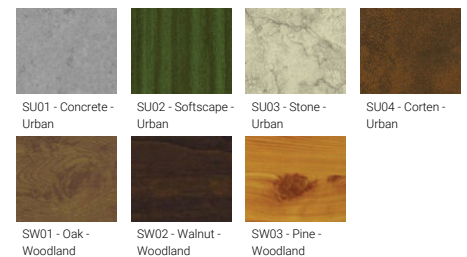

Special finishes upon request