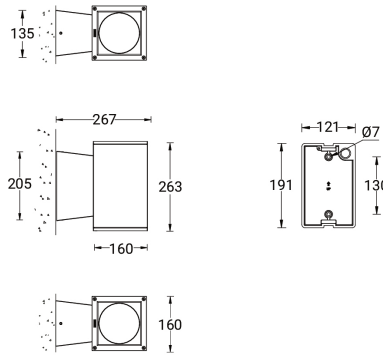

JET 38 (JE-30401) (Version 2)

Technical information

Material	Aluminium
Light source	1 & 1 COB
Power	70 W
Lumen	6950 - 8188 lm
Efficacy	99 - 117 lm/W
Driver option	Integral control gear
Driver	Constant current (CC)
Input voltage	220-240 V 50/60 Hz
Optic	N, M, W, VW
Optic value	16°, 26°, 42°, 59°

Optic (2nd)	N, M, W, VW
Optic (2nd) value	16°, 26°, 42°, 59°
CCT / CRI	3000K CRI80, 4000K CRI80
Bug	B3-U5-G0
ULR	47%, 48%, 49%, 50%, 51%, 52%
ULOR	47%, 48%, 49%, 50%, 51%, 52%
CIE flux code n°3	100, 99
Dimming type	On/Off, 1-10V, DALI
Product colours	Black, Dark Grey, White, Matt Silver, Bronze, Concrete - Urban, Softscape - Urban, Stone - Urban, Corten - Urban, Oak - Woodland, Walnut - Woodland, Pine - Woodland
Weight	6.2 kg

Operating temperature	-20 °C to 50 °C
Through wiring	Single cable entry
Lens / Reflector / Optic	High-efficiency optical reflector, Clear toughened glass
MacAdam Ellipse	3 SDCM
Lifetime L90B10 (hours)	> 50,700
Lifetime L80B10 (hours)	> 63,500
Lifetime L80B50 (hours)	> 63,500
Variants (1-10V, DALI)	Compatible with EN/ IEC 60598-2-22: Suitable for emergency installations as central supply, non-maintained (Z0)

JE-30401