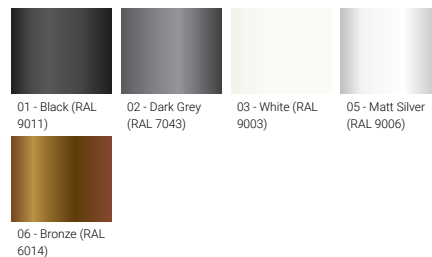

Product colour