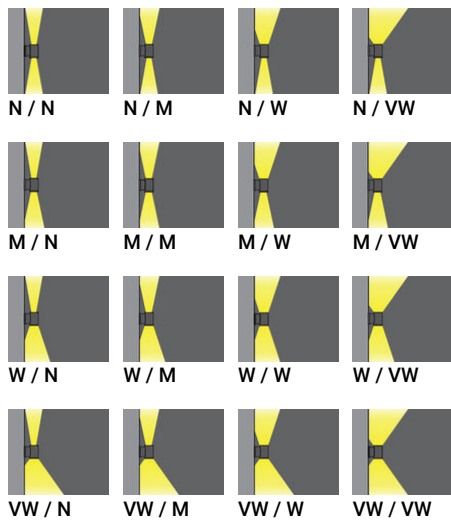

JET 38 (JE-30401) (Version 2)

Product description

160x160 mm - 263 mm - Down (Optic) & Up (Optic 2nd) - Square

Luminaire Structure

- Die-cast aluminium housing
- Pre-treated before powder coating ensuring high corrosion resistance
- Single cable entry
- Stainless steel fasteners in grade 304 with zinc flake coating (ZFC)

- Durable silicone rubber gasket
- High-efficiency optical reflector
- Clear toughened glass
- Integral control gear

- Optional surface mounting box for easy wiring or conduit connection when wiring from behind is not possible
- JET luminaires with uplight and colder than 3000K CCT do not meet the IDA certification requirements

Optic

Product colour

Special finishes upon request