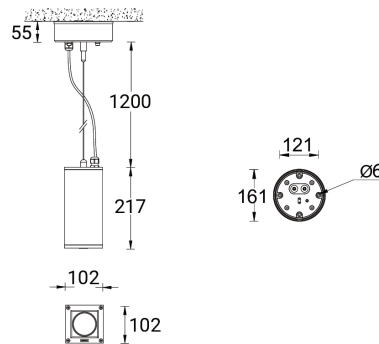

JET 44 (JE-95091)

Technical information

Material	Aluminium
Light source	1 COB
Power	14 W
Lumen	1370 - 1618 lm
Efficacy	98 - 116 lm/W
Driver option	Integral control gear
Driver	Constant current (CC)
Input voltage	220-240 V 50/60 Hz

Optic	N, M, W, VW
Optic value	18°, 24°, 41°, 72°
CCT / CRI	3000K CRI80, 4000K CRI80
Bug	B1-U0-G0, B2-U0-G0
ULR	0%
ULOR	0%
CIE flux code n°3	100
Dimming type	On/Off, 1-10V, DALI

Product colours	Black, Dark Grey, White, Matt Silver, Bronze, Concrete - Urban, Softscape - Urban, Stone - Urban, Corten - Urban, Oak - Woodland, Walnut - Woodland, Pine - Woodland
Weight	2.4 kg
Operating temperature	-20 °C to 50 °C
Through wiring	Two cable entries for through wiring
Lens / Reflector / Optic	High-efficiency optical reflector, Clear toughened glass
MacAdam Ellipse	3 SDCM
Lifetime L90B10 (hours)	> 55,000
Variants (On/Off, 1-10V, DALI)	Compatible with EN/ IEC 60598-2-22: Suitable for emergency installations as central supply, non-maintained (Z0)

JE-95091