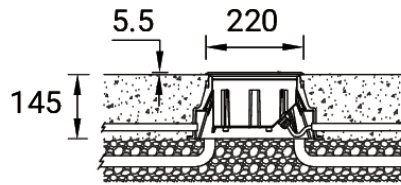

KIOS 1 (KI-60731)

Technical information

Material	Stainless Steel
Light source	7 LED
Power	12 W
Lumen	956 - 1086 lm
Efficacy	80 - 91 lm/W
Driver option	Integral control gear
Driver	Constant current (CC)
Input voltage	220-240 V 50/60 Hz
Optic	N, M, W

Optic value	18°, 28°, 38°
CCT / CRI	3000K CRI80, 4000K CRI80
Bug	B0-U4-G0, B0-U5-G0
ULR	100%
ULOR	100%
Dimming type	On/Off, 1-10V, DALI
Product colours	Stainless Steel
Weight	4.8 kg
Operating temperature	-20 °C to 40 °C

Through wiring	Single cable entry, through wiring upon request
Lens / Reflector / Optic	Clear toughened glass, High-efficiency PMMA lens
MacAdam Ellipse	3 SDCM
Lifetime L90B10 (hours)	> 120,000
Lifetime L80B10 (hours)	> 120,000
Lifetime L80B50 (hours)	> 120,000
Variants (On/Off, 1-10V, DALI)	Compatible with EN/ IEC 60598-2-22: Suitable for emergency installations as central supply, non-maintained (Z0)

KI-60731