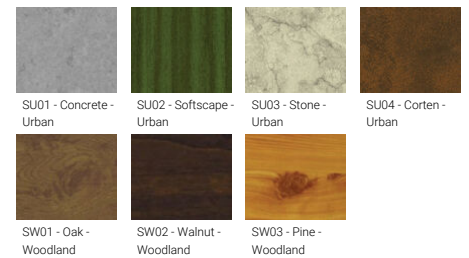

Special finishes upon request