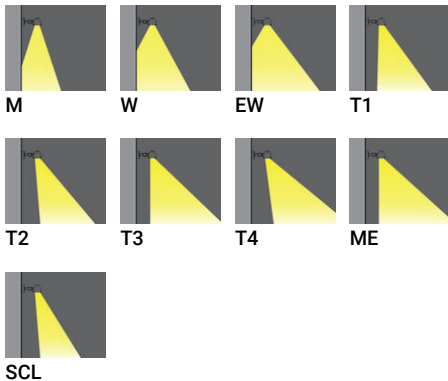

**KWH 1 (KWH-30001)**

**Product description**

Small

**Luminaire Structure**

- Die-cast aluminium end-caps
- Extruded aluminium housing
- Pre-treated before powder coating ensuring high corrosion resistance
- Single cable entry, through wiring upon request

- Stainless steel fasteners in grade 304 with zinc flake coating (ZFC)
- Durable silicone rubber gasket
- Clear toughened glass
- High-efficiency PMMA lens

- Integral control gear

**Optic**

**Product colour**

<b>Input voltage</b>	220-240 V 50/60 Hz
<b>Optic</b>	M, W, EW, T1, T2, T3, T4, ME, SCL 31°, 55°, 107°, 147° x 77°, 139° x 57°, 133° x 88°, 104° x 66°, 141° x 60°, 154° x 68°
<b>Optic value</b>	
<b>CCT / CRI</b>	3000K CRI80, 4000K CRI80
<b>Bug</b>	B1-U0-G0, B1-U0-G1, B2-U0-G0
<b>Dimming type</b>	On/Off, 1-10V, DALI Black, Dark Grey, White, Matt Silver, Bronze, Concrete - Urban, Softscape - Urban, Stone - Urban, Corten - Urban, Oak - Woodland, Walnut - Woodland, Pine - Woodland
<b>Product colours</b>	