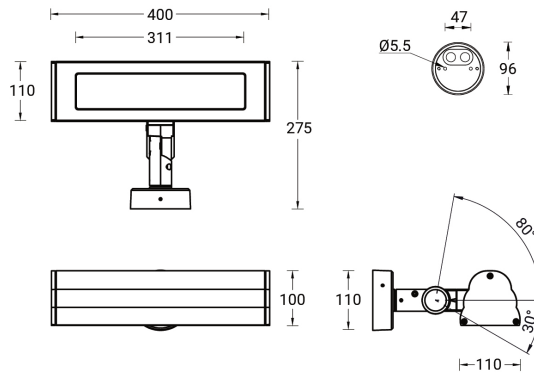

KWH 1 (KWH-30001)

Technical information

Material	Aluminium
Light source	2 x 12 LED
Power	19 W
Lumen	2140 - 2591 lm
Efficacy	113 - 136 lm/W
Driver option	Integral control gear
Driver	Constant current (CC)

Input voltage	220-240 V 50/60 Hz
Optic	M, W, EW, T1, T2, T3, T4, ME, SCL 31°, 55°, 107°, 147° x 77°, 139° x 57°, 133° x 88°, 104° x 66°, 141° x 60°, 154° x 68°
Optic value	
CCT / CRI	3000K CRI80, 4000K CRI80
Bug	B1-U0-G0, B1-U0-G1, B2-U0-G0
Dimming type	On/Off, 1-10V, DALI Black, Dark Grey, White, Matt Silver, Bronze, Concrete - Urban, Softscape - Urban, Stone - Urban, Corten - Urban, Oak - Woodland, Walnut - Woodland, Pine - Woodland
Product colours	

Weight	3.95 kg
Operating temperature	-20 °C to 50 °C
Through wiring	Single cable entry, through wiring upon request
Lens / Reflector / Optic	Clear toughened glass, High-efficiency PMMA lens Compatible with EN/ IEC 60598-2-22: Suitable for emergency installations as central supply, non-maintained (Z0)
Variants (On/Off, 1-10V, DALI)	

KWH-30001