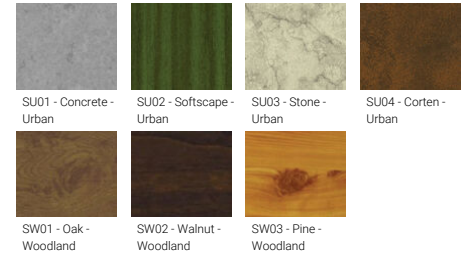

- Clear toughened glass
- High-efficiency PMMA lens
- Integral control gear
- Hot-dipped galvanised steel mounting bracket allows for ceiling, wall or surface mounting

Optic

Product colour

Special finishes upon request