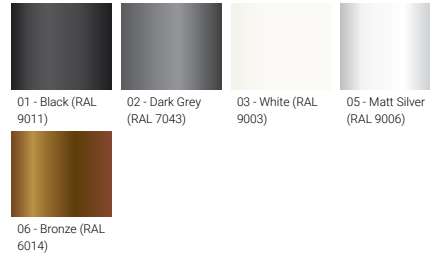

Product colour