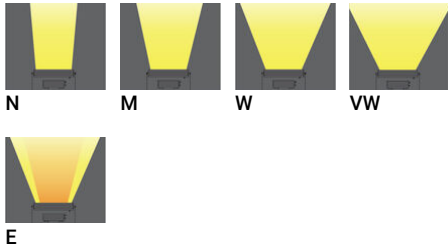

Product description

Small - 1 head

Luminaire Structure

- Die-cast aluminium end-caps
- Extruded aluminium housing
- Pre-treated before powder coating ensuring high corrosion resistance
- Thermal heat dissipation body
- Single or double head configuration for all three sizes

- Each of the heads can be aimed, adjusted and locked for precise aiming
- Single cable entry, through wiring upon request
- One IP68 connector supplied with 0.2 m of 3x1.0 sqmm outdoor cable
- Stainless steel fasteners in grade 304 with zinc flake coating (ZFC)
- Durable silicone rubber gasket

- Clear toughened glass
- High-efficiency PMMA lens
- Integral control gear
- Hot-dipped galvanised steel mounting bracket allows for ceiling, wall or surface mounting

Optic

Product colour

Special finishes upon request

Optic	N, M, W, VW, E
Optic value	10°, 17°, 33°, 58°x67°, 12°x43°
CCT / CRI	3000K CRI80, 4000K CRI80
Bug	B3-U0-G0, B4-U0-G0
ULR	0%
ULOR	0%
CIE flux code n°3	100, 99
Dimming type	On/Off, 1-10V, DALI

Product colours	Black, Dark Grey, White, Matt Silver, Bronze, Concrete - Urban, Softscape - Urban, Stone - Urban, Corten - Urban, Oak - Woodland, Walnut - Woodland, Pine - Woodland
Weight	7.2 kg
Operating temperature	-20 °C to 50 °C
Cable	One IP68 connector supplied with 0.2 m of 3x1.0 sqmm outdoor cable
Through wiring	Single cable entry, through wiring upon request
Lens / Reflector / Optic	Clear toughened glass, High-efficiency PMMA lens
Variants (On/Off, DALI)	Compatible with EN/ IEC 60598-2-22: Suitable for emergency installations as central supply, non-maintained (ZO)