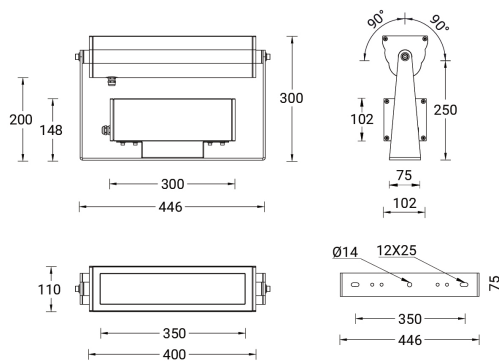

KWH 7 (KWH-50001)

Technical information

Material	Aluminium
Light source	4 x 9 LED
Power	47 W
Lumen	4874 - 5915 lm
Efficacy	104 - 126 lm/W
Driver option	Integral control gear
Driver	Constant current (CC)
Input voltage	220-240 V 50/60 Hz

Optic	N, M, W, VW, E
Optic value	10°, 17°, 33°, 58°x67°, 12°x43°
CCT / CRI	3000K CRI80, 4000K CRI80
Bug	B3-U0-G0, B4-U0-G0
ULR	0%
ULOR	0%
CIE flux code n°3	100, 99
Dimming type	On/Off, 1-10V, DALI

Product colours	Black, Dark Grey, White, Matt Silver, Bronze, Concrete - Urban, Softscape - Urban, Stone - Urban, Corten - Urban, Oak - Woodland, Walnut - Woodland, Pine - Woodland
Weight	7.2 kg
Operating temperature	-20 °C to 50 °C
Cable	One IP68 connector supplied with 0.2 m of 3x1.0 sqmm outdoor cable
Through wiring	Single cable entry, through wiring upon request
Lens / Reflector / Optic	Clear toughened glass, High-efficiency PMMA lens
Variants (On/Off, DALI)	Compatible with EN/ IEC 60598-2-22: Suitable for emergency installations as central supply, non-maintained (ZO)

KWH-50001