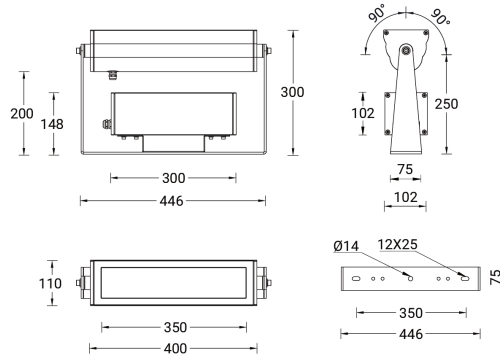

KWH 7 (KWH-50002)

Technical information

Material	Aluminium
Light source	40 LED
Power	37 W
Lumen	2201 - 2817 lm
Efficacy	59 - 76 lm/W
Driver option	Integral control gear
Driver	Constant current (CC)
Input voltage	220-240 V 50/60 Hz

Optic	N, M, W, VW, E
Optic value	9°, 16°, 33°, 64°x72°, 10°x43°
CCT / CRI	RGBW30, RGBW40
Bug	B2-U0-G0, B3-U0-G0
ULR	0%
ULOR	0%
CIE flux code n°3	100
Dimming type	DMX, DMX/RDM

Product colours	Black, Dark Grey, White, Matt Silver, Bronze, Concrete - Urban, Softscape - Urban, Stone - Urban, Corten - Urban, Oak - Woodland, Walnut - Woodland, Pine - Woodland
Weight	7.2 kg
Operating temperature	-20 °C to 50 °C
Cable	Three IP68 connectors supplied with 0.2 m of 3x1.0 sqmm outdoor cable and 2x0.2 m of 2x0.5 sqmm outdoor shielded cable
Through wiring	Single cable entry, through wiring upon request
Lens / Reflector / Optic	Clear toughened glass, High-efficiency PMMA lens

KWH-50002