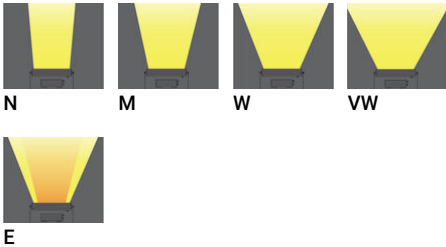

KWH 7 (KWH-50002)

Product description

Small - 1 head - RGBW

Luminaire Structure

- Die-cast aluminium end-caps
- Extruded aluminium housing
- Pre-treated before powder coating ensuring high corrosion resistance
- Thermal heat dissipation body
- Single or double head configuration for all three sizes

- Each of the heads can be aimed, adjusted and locked for precise aiming
- Single cable entry, through wiring upon request
- Three IP68 connectors supplied with 0.2 m of 3x1.0 sqmm outdoor cable and 2x0.2 m of 2x0.5 sqmm outdoor shielded cable
- Stainless steel fasteners in grade 304 with zinc flake coating (ZFC)
- Durable silicone rubber gasket

- Clear toughened glass
- High-efficiency PMMA lens
- Integral control gear
- Hot-dipped galvanised steel mounting bracket allows for ceiling, wall or surface mounting

Optic

Product colour

Special finishes upon request

Optic	N, M, W, VW, E
Optic value	9°, 16°, 33°, 64°x72°, 10°x43°
CCT / CRI	RGBW30, RGBW40
Bug	B2-U0-G0, B3-U0-G0
ULR	0%
ULOR	0%
CIE flux code n°3	100
Dimming type	DMX, DMX/RDM

Product colours	Black, Dark Grey, White, Matt Silver, Bronze, Concrete - Urban, Softscape - Urban, Stone - Urban, Corten - Urban, Oak - Woodland, Walnut - Woodland, Pine - Woodland
Weight	7.2 kg
Operating temperature	-20 °C to 50 °C
Cable	Three IP68 connectors supplied with 0.2 m of 3x1.0 sqmm outdoor cable and 2x0.2 m of 2x0.5 sqmm outdoor shielded cable
Through wiring	Single cable entry, through wiring upon request
Lens / Reflector / Optic	Clear toughened glass, High-efficiency PMMA lens