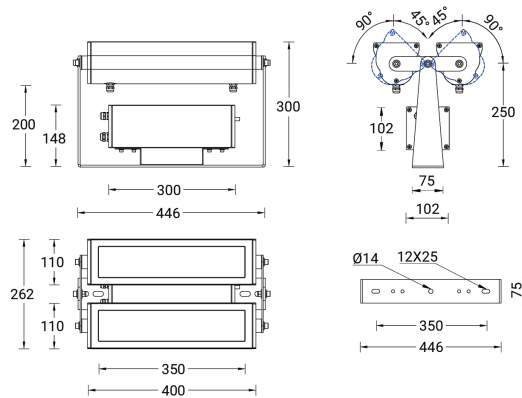

KWH 8 (KWH-50012)

Technical information

Material	Aluminium
Light source	2 x 40 LED
Power	74 W
Lumen	4402 - 5634 lm
Efficacy	59 - 76 lm/W
Driver option	Integral control gear
Driver	Constant current (CC)
Input voltage	220-240 V 50/60 Hz

Optic	N, M, W, VW, E
Optic value	9°, 16°, 33°, 64°x72°, 10°x43°
CCT / CRI	RGBW30, RGBW40
Bug	B2-U0-G0, B3-U0-G0
ULR	0%
ULOR	0%
CIE flux code n°3	100
Dimming type	DMX, DMX/RDM

Product colours	Black, Dark Grey, White, Matt Silver, Bronze, Concrete - Urban, Softscape - Urban, Stone - Urban, Corten - Urban, Oak - Woodland, Walnut - Woodland, Pine - Woodland
Weight	13.2 kg
Operating temperature	-20 °C to 40 °C
Cable	Three IP68 connectors supplied with 0.2 m of 3x1.0 sqmm outdoor cable and 2x0.2 m of 2x0.5 sqmm outdoor shielded cable
Through wiring	Single cable entry, through wiring upon request
Lens / Reflector / Optic	Clear toughened glass, High-efficiency PMMA lens

KWH-50012