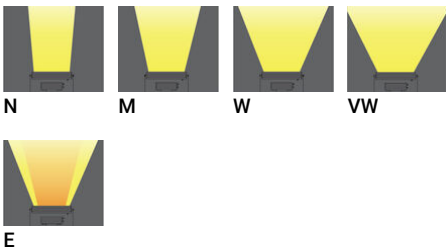

**KWH 8 (KWH-50012)**

**Product description**

Small - 2 heads - RGBW

**Luminaire Structure**

- Die-cast aluminium end-caps
- Extruded aluminium housing
- Pre-treated before powder coating ensuring high corrosion resistance
- Thermal heat dissipation body
- Single or double head configuration for all three sizes

- Each of the heads can be aimed, adjusted and locked for precise aiming
- Single cable entry, through wiring upon request
- Three IP68 connectors supplied with 0.2 m of 3x1.0 sqmm outdoor cable and 2x0.2 m of 2x0.5 sqmm outdoor shielded cable
- Stainless steel fasteners in grade 304 with zinc flake coating (ZFC)
- Durable silicone rubber gasket

- Clear toughened glass
- High-efficiency PMMA lens
- Integral control gear
- Hot-dipped galvanised steel mounting bracket allows for ceiling, wall or surface mounting

**Optic**

**Product colour**

**Special finishes upon request**

<b>Product colours</b>	Black, Dark Grey, White, Matt Silver, Bronze, Concrete - Urban, Softscape - Urban, Stone - Urban, Corten - Urban, Oak - Woodland, Walnut - Woodland, Pine - Woodland
<b>Weight</b>	13.2 kg
<b>Operating temperature</b>	-20 °C to 40 °C
<b>Cable</b>	Three IP68 connectors supplied with 0.2 m of 3x1.0 sqmm outdoor cable and 2x0.2 m of 2x0.5 sqmm outdoor shielded cable
<b>Through wiring</b>	Single cable entry, through wiring upon request
<b>Lens / Reflector / Optic</b>	Clear toughened glass, High-efficiency PMMA lens