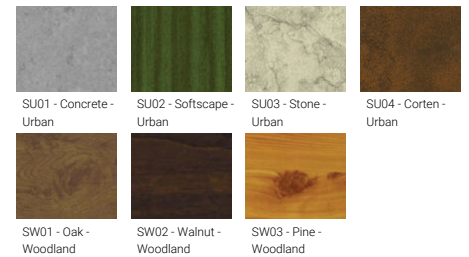

**KWH 8 (KWH-50013)**

**Technical information**

<b>Material</b>	Aluminium	<b>Optic</b>	N, M, W, VW, E	<b>Product colours</b>	Black, Dark Grey, White, Matt Silver, Bronze, Concrete - Urban, Softscape - Urban, Stone - Urban, Corten - Urban, Oak - Woodland, Walnut - Woodland, Pine - Woodland
<b>Light source</b>	2 x 40 LED	<b>Optic value</b>	9°, 15°, 31°, 63°x65°, 10°x44°	<b>Weight</b>	13.2 kg
<b>Power</b>	92 W	<b>CCT / CRI</b>	RGBTW	<b>Operating temperature</b>	-20 °C to 40 °C
<b>Lumen</b>	5840 - 7104 lm	<b>Bug</b>	B2-U0-G0, B3-U0-G0	<b>Cable</b>	Three IP68 connectors supplied with 0.2 m of 3x1.0 sqmm outdoor cable and 2x0.2 m of 2x0.5 sqmm outdoor shielded cable
<b>Efficacy</b>	63 - 77 lm/W	<b>ULR</b>	0%	<b>Through wiring</b>	Single cable entry, through wiring upon request
<b>Driver option</b>	Integral control gear	<b>ULOR</b>	0%	<b>Lens / Reflector / Optic</b>	Clear toughened glass, High-efficiency PMMA lens
<b>Driver</b>	Constant current (CC)	<b>CIE flux code n°3</b>	100		
<b>Input voltage</b>	220-240 V 50/60 Hz	<b>Dimming type</b>	DMX, DMX/RDM		