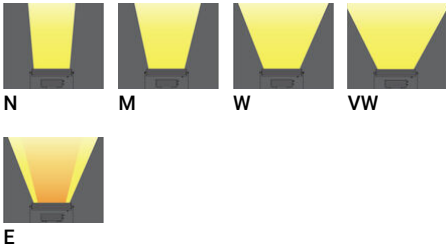

**KWH 8 (KWH-50013)**

**Product description**

Small - 2 heads - RGBTW

**Luminaire Structure**

- Die-cast aluminium end-caps
- Extruded aluminium housing
- Pre-treated before powder coating ensuring high corrosion resistance
- Thermal heat dissipation body
- Single or double head configuration for all three sizes

- Each of the heads can be aimed, adjusted and locked for precise aiming
- Single cable entry, through wiring upon request
- Three IP68 connectors supplied with 0.2 m of 3x1.0 sqmm outdoor cable and 2x0.2 m of 2x0.5 sqmm outdoor shielded cable
- Stainless steel fasteners in grade 304 with zinc flake coating (ZFC)
- Durable silicone rubber gasket

- Clear toughened glass
- High-efficiency PMMA lens
- Integral control gear
- Hot-dipped galvanised steel mounting bracket allows for ceiling, wall or surface mounting

**Optic**

**Product colour**

**Special finishes upon request**

**KWH 8 (KWH-50013)**

**Technical information**

<b>Material</b>	Aluminium	<b>Optic</b>	N, M, W, VW, E	<b>Product colours</b>	Black, Dark Grey, White, Matt Silver, Bronze, Concrete - Urban, Softscape - Urban, Stone - Urban, Corten - Urban, Oak - Woodland, Walnut - Woodland, Pine - Woodland
<b>Light source</b>	2 x 40 LED	<b>Optic value</b>	9°, 15°, 31°, 63°x65°, 10°x44°	<b>Weight</b>	13.2 kg
<b>Power</b>	92 W	<b>CCT / CRI</b>	RGBTW	<b>Operating temperature</b>	-20 °C to 40 °C
<b>Lumen</b>	5840 - 7104 lm	<b>Bug</b>	B2-U0-G0, B3-U0-G0	<b>Cable</b>	Three IP68 connectors supplied with 0.2 m of 3x1.0 sqmm outdoor cable and 2x0.2 m of 2x0.5 sqmm outdoor shielded cable
<b>Efficacy</b>	63 - 77 lm/W	<b>ULR</b>	0%	<b>Through wiring</b>	Single cable entry, through wiring upon request
<b>Driver option</b>	Integral control gear	<b>ULOR</b>	0%	<b>Lens / Reflector / Optic</b>	Clear toughened glass, High-efficiency PMMA lens
<b>Driver</b>	Constant current (CC)	<b>CIE flux code n°3</b>	100		
<b>Input voltage</b>	220-240 V 50/60 Hz	<b>Dimming type</b>	DMX, DMX/RDM		