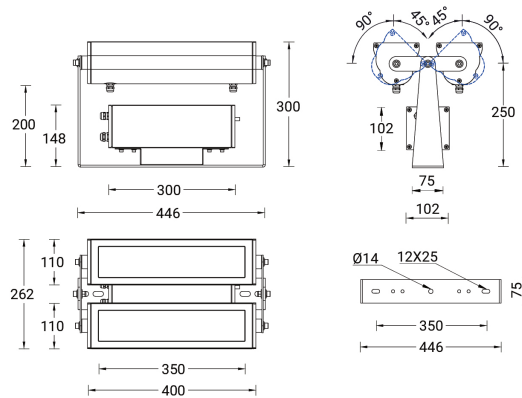

KWH 8 (KWH-50013)

Technical information

Material	Aluminium	Optic	N, M, W, VW, E	Product colours	Black, Dark Grey, White, Matt Silver, Bronze, Concrete - Urban, Softscape - Urban, Stone - Urban, Corten - Urban, Oak - Woodland, Walnut - Woodland, Pine - Woodland
Light source	2 x 40 LED	Optic value	9°, 15°, 31°, 63°x65°, 10°x44°	Weight	13.2 kg
Power	92 W	CCT / CRI	RGBTW	Operating temperature	-20 °C to 40 °C
Lumen	5840 - 7104 lm	Bug	B2-U0-G0, B3-U0-G0	Cable	Three IP68 connectors supplied with 0.2 m of 3x1.0 sqmm outdoor cable and 2x0.2 m of 2x0.5 sqmm outdoor shielded cable
Efficacy	63 - 77 lm/W	ULR	0%	Through wiring	Single cable entry, through wiring upon request
Driver option	Integral control gear	ULOR	0%	Lens / Reflector / Optic	Clear toughened glass, High-efficiency PMMA lens
Driver	Constant current (CC)	CIE flux code n°3	100		
Input voltage	220-240 V 50/60 Hz	Dimming type	DMX, DMX/RDM		

KWH-50013