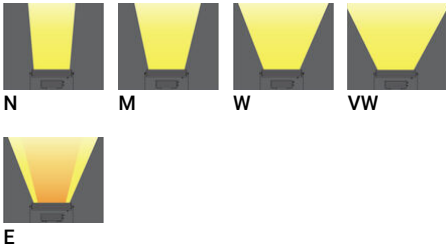

Product description

Medium - 1 head

Luminaire Structure

- Die-cast aluminium end-caps
- Extruded aluminium housing
- Pre-treated before powder coating ensuring high corrosion resistance
- Thermal heat dissipation body
- Single or double head configuration for all three sizes

- Each of the heads can be aimed, adjusted and locked for precise aiming
- Single cable entry, through wiring upon request
- One IP68 connector supplied with 0.2 m of 3x1.0 sqmm outdoor cable
- Stainless steel fasteners in grade 304 with zinc flake coating (ZFC)
- Durable silicone rubber gasket

- Clear toughened glass
- High-efficiency PMMA lens
- Integral control gear
- Hot-dipped galvanised steel mounting bracket allows for ceiling, wall or surface mounting

Optic

Product colour

Special finishes upon request

| | |
|---------------------------------------|--|
| Product colours | Black, Dark Grey, White, Matt Silver, Bronze, Concrete - Urban, Softscape - Urban, Stone - Urban, Corten - Urban, Oak - Woodland, Walnut - Woodland, Pine - Woodland |
| Weight | 9.2 kg |
| Operating temperature | -20 °C to 40 °C |
| Cable | One IP68 connector supplied with 0.2 m of 3x1.0 sqmm outdoor cable |
| Through wiring | Single cable entry, through wiring upon request |
| Lens / Reflector / Optic | Clear toughened glass, High-efficiency PMMA lens |
| Variants (On/Off, 1-10V, DALI) | Compatible with EN/ IEC 60598-2-22: Suitable for emergency installations as central supply, non-maintained (Z0) |