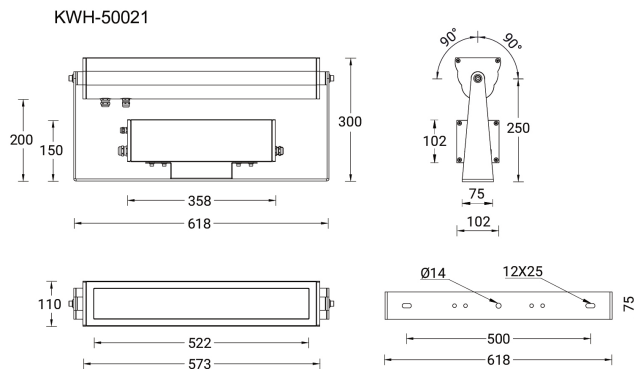

Product description

Medium - 1 head

Luminaire Structure

- Die-cast aluminium end-caps
- Extruded aluminium housing
- Pre-treated before powder coating ensuring high corrosion resistance
- Thermal heat dissipation body
- Single or double head configuration for all three sizes

- Each of the heads can be aimed, adjusted and locked for precise aiming
- Single cable entry, through wiring upon request
- One IP68 connector supplied with 0.2 m of 3x1.0 sqmm outdoor cable
- Stainless steel fasteners in grade 304 with zinc flake coating (ZFC)
- Durable silicone rubber gasket

KWH 9 (KWH-50021)

Technical information

| | |
|----------------------|-----------------------|
| Material | Aluminium |
| Light source | 6 x 9 LED |
| Power | 70 W |
| Lumen | 7312 - 8873 lm |
| Efficacy | 104 - 127 lm/W |
| Driver option | Integral control gear |
| Driver | Constant current (CC) |
| Input voltage | 220-240 V 50/60 Hz |

| | |
|---------------------------------------|--|
| Product colours | Black, Dark Grey, White, Matt Silver, Bronze, Concrete - Urban, Softscape - Urban, Stone - Urban, Corten - Urban, Oak - Woodland, Walnut - Woodland, Pine - Woodland |
| Weight | 9.2 kg |
| Operating temperature | -20 °C to 40 °C |
| Cable | One IP68 connector supplied with 0.2 m of 3x1.0 sqmm outdoor cable |
| Through wiring | Single cable entry, through wiring upon request |
| Lens / Reflector / Optic | Clear toughened glass, High-efficiency PMMA lens |
| Variants (On/Off, 1-10V, DALI) | Compatible with EN/ IEC 60598-2-22: Suitable for emergency installations as central supply, non-maintained (Z0) |