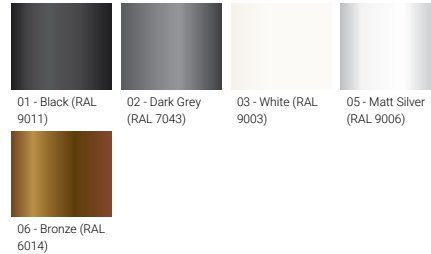

Product colour