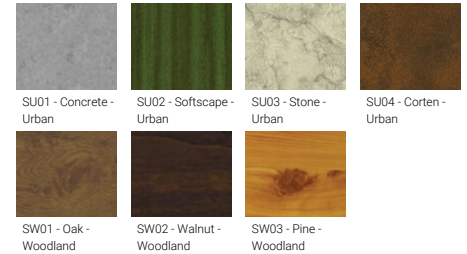

Special finishes upon request