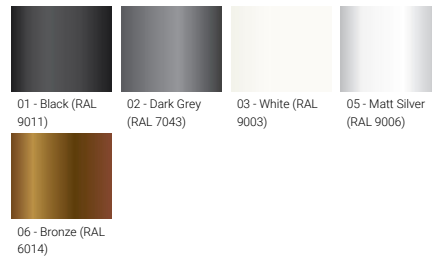

Product colour