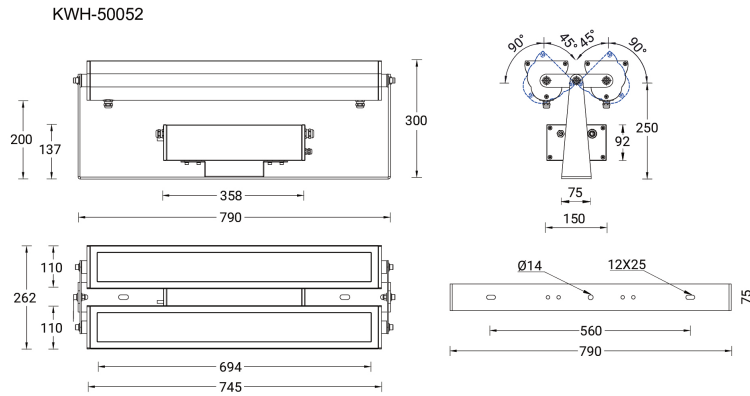

**KWH 12 (KWH-50052)**

**Product description**

Large - 2 heads - RGBW

**Luminaire Structure**

- Die-cast aluminium end-caps
- Extruded aluminium housing
- Pre-treated before powder coating ensuring high corrosion resistance
- Thermal heat dissipation body
- Single or double head configuration for all three sizes

- Each of the heads can be aimed, adjusted and locked for precise aiming
- Single cable entry, through wiring upon request
- Three IP68 connectors supplied with 0.2 m of 3x1.0 sqmm outdoor cable and 2x0.2 m of 2x0.5 sqmm outdoor shielded cable
- Stainless steel fasteners in grade 304 with zinc flake coating (ZFC)
- Durable silicone rubber gasket

**KWH 12 (KWH-50052)**

**Technical information**

<b>Material</b>	Aluminium
<b>Light source</b>	2 x 80 LED
<b>Power</b>	146 W
<b>Lumen</b>	8802 - 11270 lm
<b>Efficacy</b>	60 - 77 lm/W
<b>Driver option</b>	Integral control gear
<b>Driver</b>	Constant current (CC)
<b>Input voltage</b>	220-240 V 50/60 Hz

<b>Product colours</b>	Black, Dark Grey, White, Matt Silver, Bronze, Concrete - Urban, Softscape - Urban, Stone - Urban, Corten - Urban, Oak - Woodland, Walnut - Woodland, Pine - Woodland
<b>Weight</b>	18 kg
<b>Operating temperature</b>	-20 °C to 40 °C
<b>Cable</b>	Three IP68 connectors supplied with 0.2 m of 3x1.0 sqmm outdoor cable and 2x0.2 m of 2x0.5 sqmm outdoor shielded cable
<b>Through wiring</b>	Single cable entry, through wiring upon request
<b>Lens / Reflector / Optic</b>	Clear toughened glass, High-efficiency PMMA lens