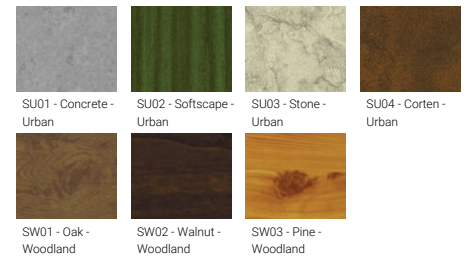

Special finishes upon request