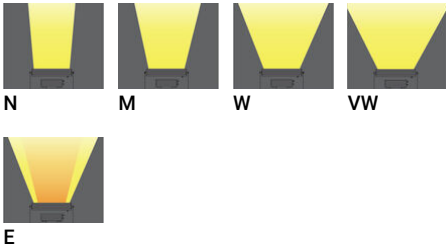

**KWH 12 (KWH-50052)**

**Product description**

Large - 2 heads - RGBW

**Luminaire Structure**

- Die-cast aluminium end-caps
- Extruded aluminium housing
- Pre-treated before powder coating ensuring high corrosion resistance
- Thermal heat dissipation body
- Single or double head configuration for all three sizes

- Each of the heads can be aimed, adjusted and locked for precise aiming
- Single cable entry, through wiring upon request
- Three IP68 connectors supplied with 0.2 m of 3x1.0 sqmm outdoor cable and 2x0.2 m of 2x0.5 sqmm outdoor shielded cable
- Stainless steel fasteners in grade 304 with zinc flake coating (ZFC)
- Durable silicone rubber gasket

- Clear toughened glass
- High-efficiency PMMA lens
- Integral control gear
- Hot-dipped galvanised steel mounting bracket allows for ceiling, wall or surface mounting

**Optic**

**Product colour**

**Special finishes upon request**

<b>Product colours</b>	Black, Dark Grey, White, Matt Silver, Bronze, Concrete - Urban, Softscape - Urban, Stone - Urban, Corten - Urban, Oak - Woodland, Walnut - Woodland, Pine - Woodland
<b>Weight</b>	18 kg
<b>Operating temperature</b>	-20 °C to 40 °C
<b>Cable</b>	Three IP68 connectors supplied with 0.2 m of 3x1.0 sqmm outdoor cable and 2x0.2 m of 2x0.5 sqmm outdoor shielded cable
<b>Through wiring</b>	Single cable entry, through wiring upon request
<b>Lens / Reflector / Optic</b>	Clear toughened glass, High-efficiency PMMA lens