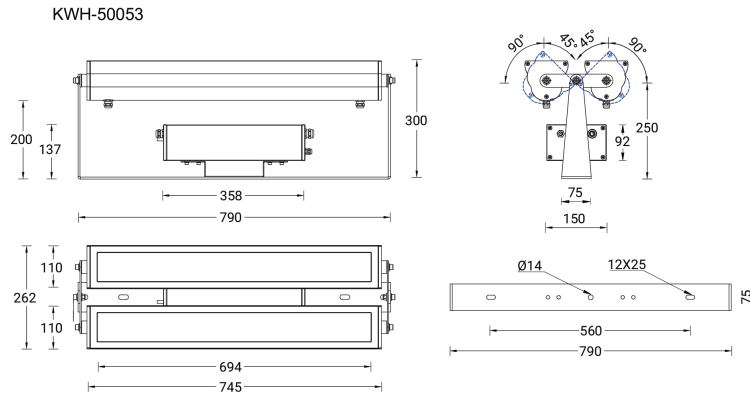

KWH 12 (KWH-50053)

Product description

Large - 2 heads - RGBTW

Luminaire Structure

- Die-cast aluminium end-caps
- Extruded aluminium housing
- Pre-treated before powder coating ensuring high corrosion resistance
- Thermal heat dissipation body
- Single or double head configuration for all three sizes

- Each of the heads can be aimed, adjusted and locked for precise aiming
- Single cable entry, through wiring upon request
- Three IP68 connectors supplied with 0.2 m of 3x1.0 sqmm outdoor cable and 2x0.2 m of 2x0.5 sqmm outdoor shielded cable
- Stainless steel fasteners in grade 304 with zinc flake coating (ZFC)
- Durable silicone rubber gasket

KWH 12 (KWH-50053)

Technical information

| | |
|----------------------|-----------------------|
| Material | Aluminium |
| Light source | 2 x 80 LED |
| Power | 184 W |
| Lumen | 11680 - 14210 lm |
| Efficacy | 63 - 77 lm/W |
| Driver option | Integral control gear |
| Driver | Constant current (CC) |
| Input voltage | 220-240 V 50/60 Hz |

| | |
|---------------------------------|--|
| Product colours | Black, Dark Grey, White, Matt Silver, Bronze, Concrete - Urban, Softscape - Urban, Stone - Urban, Corten - Urban, Oak - Woodland, Walnut - Woodland, Pine - Woodland |
| Weight | 18 kg |
| Operating temperature | -20 °C to 40 °C |
| Cable | Three IP68 connectors supplied with 0.2 m of 3x1.0 sqmm outdoor cable and 2x0.2 m of 2x0.5 sqmm outdoor shielded cable |
| Through wiring | Single cable entry, through wiring upon request |
| Lens / Reflector / Optic | Clear toughened glass, High-efficiency PMMA lens |