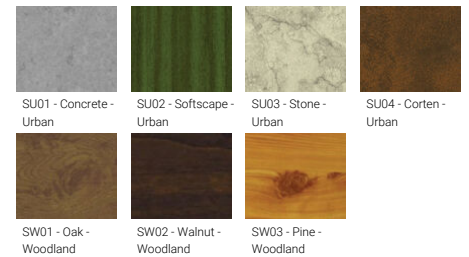

Special finishes upon request