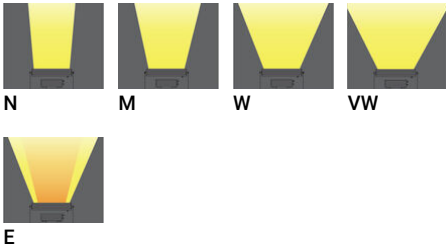

KWH 12 (KWH-50053)

Product description

Large - 2 heads - RGBTW

Luminaire Structure

- Die-cast aluminium end-caps
- Extruded aluminium housing
- Pre-treated before powder coating ensuring high corrosion resistance
- Thermal heat dissipation body
- Single or double head configuration for all three sizes

- Each of the heads can be aimed, adjusted and locked for precise aiming
- Single cable entry, through wiring upon request
- Three IP68 connectors supplied with 0.2 m of 3x1.0 sqmm outdoor cable and 2x0.2 m of 2x0.5 sqmm outdoor shielded cable
- Stainless steel fasteners in grade 304 with zinc flake coating (ZFC)
- Durable silicone rubber gasket

- Clear toughened glass
- High-efficiency PMMA lens
- Integral control gear
- Hot-dipped galvanised steel mounting bracket allows for ceiling, wall or surface mounting

Optic

Product colour

Special finishes upon request

| | |
|---------------------------------|--|
| Product colours | Black, Dark Grey, White, Matt Silver, Bronze, Concrete - Urban, Softscape - Urban, Stone - Urban, Corten - Urban, Oak - Woodland, Walnut - Woodland, Pine - Woodland |
| Weight | 18 kg |
| Operating temperature | -20 °C to 40 °C |
| Cable | Three IP68 connectors supplied with 0.2 m of 3x1.0 sqmm outdoor cable and 2x0.2 m of 2x0.5 sqmm outdoor shielded cable |
| Through wiring | Single cable entry, through wiring upon request |
| Lens / Reflector / Optic | Clear toughened glass, High-efficiency PMMA lens |