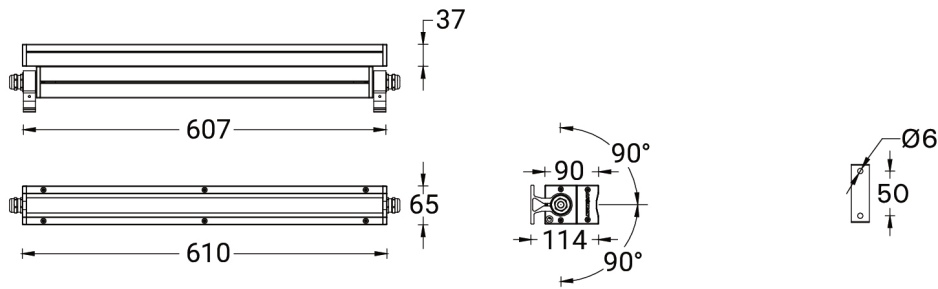

LIGHTALK 7 (LA-30013)

Technical information

Material	Aluminium	Optic	VN, N, M, W, E	Weight	3.8 kg
Light source	20 LED	Optic value	10°, 13°, 24°, 43°, 16° x 35°	Operating temperature	-20 °C to 40 °C
Power	33 W	CCT / CRI	RGBW30, RGBW40	Cable	Four IP67 connectors supplied with 2x0.2 m of 3x1.0 sqmm outdoor cable and 2x0.2 m of 2x0.5 sqmm outdoor shielded cable
Lumen	1677 - 2018 lm	Bug	B0-U5-G0	Through wiring	Two cable entries for through wiring
Efficacy	51 - 61 lm/W	ULR	100%	Lens / Reflector / Optic	Clear toughened glass
Driver option	Integral control gear	ULOR	100%	Variants (DMX/RDM)	Compatible with EN/ IEC 60598-2-22: Suitable for emergency installations as central supply, non-maintained (Z0)
Driver	Constant current (CC)	Dimming type	DMX, DMX/RDM		
Input voltage	220-240 V 50/60 Hz	Product colours	Black, Dark Grey, White, Matt Silver, Bronze, Concrete - Urban, Softscape - Urban, Stone - Urban, Corten - Urban, Oak - Woodland, Walnut - Woodland, Pine - Woodland		

LA-30013

Accessories

Pharos - CLOUD
A64991

DMX CONTROL

DMX Control System
Control-DMX

DMX RDM CONTROL

DMX/RDM Control System
Control-DMX-RDM