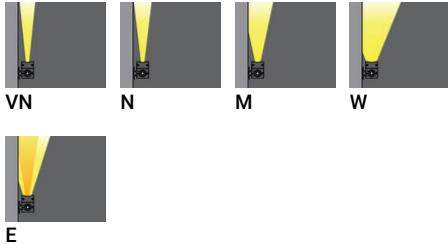

LIGHTALK 7 (LA-30013)

Product description

Integral control gear - 610 mm - Class I - RGBW

Luminaire Structure

- Die-cast aluminium end-caps
- Extruded aluminium housing and sheet aluminium front frame
- Pre-treated before powder coating ensuring high corrosion resistance
- Two cable entries for through wiring

- Four IP67 connectors supplied with 2x0.2 m of 3x1.0 sqmm outdoor cable and 2x0.2 m of 2x0.5 sqmm outdoor shielded cable
- Stainless steel fasteners in grade 304 with zinc flake coating (ZFC)
- Durable silicone rubber gasket
- Clear toughened glass

- Integral control gear
- Remote box IP-rated is not included and is to be ordered separately for constant current (CC) products
- 24 VDC input, DMX/RDM address with stable signal

Optic

Product colour

Special finishes upon request