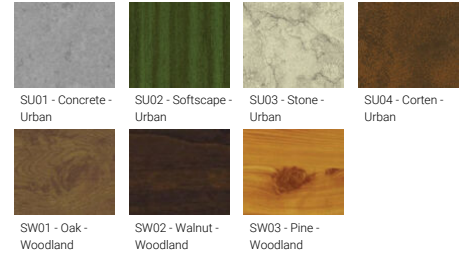

Special finishes upon request