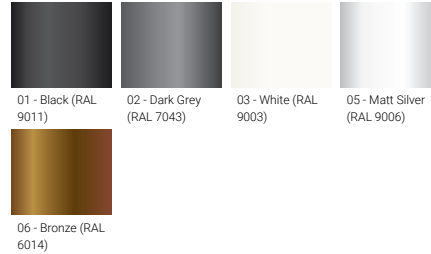

Product colour