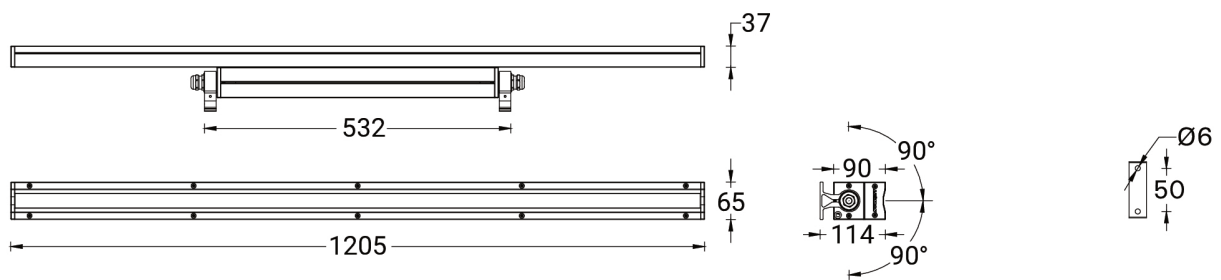

LIGHTALK 7 (LA-30014)

Technical information

Material	Aluminium	Optic	VN, N, M, W, E	Weight	5.3 kg
Light source	2 x 20 LED	Optic value	10°, 13°, 25°, 43°, 18° x 35°	Operating temperature	-20 °C to 40 °C
Power	66 W	CCT / CRI	RGBW30, RGBW40	Cable	Four IP67 connectors supplied with 2x0.2 m of 3x1.0 sqmm outdoor cable and 2x0.2 m of 2x0.5 sqmm outdoor shielded cable
Lumen	3477 - 4043 lm	Bug	B0-U5-G0	Through wiring	Two cable entries for through wiring
Efficacy	53 - 61 lm/W	ULR	100%	Lens / Reflector / Optic	Clear toughened glass
Driver option	Integral control gear	ULOR	100%	Variants (DMX/RDM)	Compatible with EN/ IEC 60598-2-22: Suitable for emergency installations as central supply, non-maintained (Z0)
Driver	Constant current (CC)	Dimming type	DMX, DMX/RDM		
Input voltage	220-240 V 50/60 Hz	Product colours	Black, Dark Grey, White, Matt Silver, Bronze, Concrete - Urban, Softscape - Urban, Stone - Urban, Corten - Urban, Oak - Woodland, Walnut - Woodland, Pine - Woodland		

LA-30014

Accessories

75 mm extend arm mounting
A30891

150 mm extend arm mounting
A30991

300 mm extend arm mounting
A31091

450 mm extend arm mounting
A31191