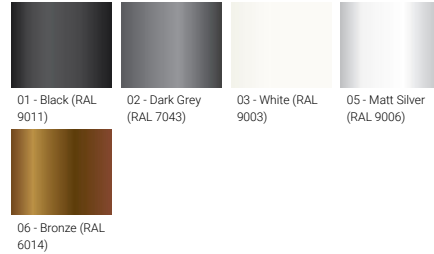

Product colour