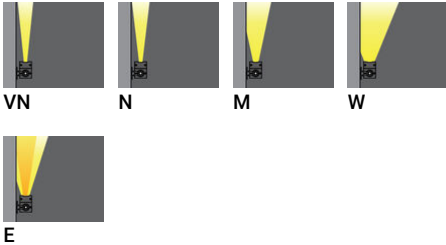

LIGHTALK 7 (LA-30014)

Product description

Integral control gear - 1205 mm - Class I - RGBW

Luminaire Structure

- Die-cast aluminium end-caps
- Extruded aluminium housing and sheet aluminium front frame
- Pre-treated before powder coating ensuring high corrosion resistance
- Two cable entries for through wiring

- Four IP67 connectors supplied with 2x0.2 m of 3x1.0 sqmm outdoor cable and 2x0.2 m of 2x0.5 sqmm outdoor shielded cable
- Stainless steel fasteners in grade 304 with zinc flake coating (ZFC)
- Durable silicone rubber gasket
- Clear toughened glass

- Integral control gear
- Remote box IP-rated is not included and is to be ordered separately for constant current (CC) products
- 24 VDC input, DMX/RDM address with stable signal

Optic

Product colour

Special finishes upon request

LIGHTALK 7 (LA-30014)

Technical information

Material	Aluminium	Optic	VN, N, M, W, E	Weight	5.3 kg
Light source	2 x 20 LED	Optic value	10°, 13°, 25°, 43°, 18° x 35°	Operating temperature	-20 °C to 40 °C
Power	66 W	CCT / CRI	RGBW30, RGBW40	Cable	Four IP67 connectors supplied with 2x0.2 m of 3x1.0 sqmm outdoor cable and 2x0.2 m of 2x0.5 sqmm outdoor shielded cable
Lumen	3477 - 4043 lm	Bug	B0-U5-G0	Through wiring	Two cable entries for through wiring
Efficacy	53 - 61 lm/W	ULR	100%	Lens / Reflector / Optic	Clear toughened glass
Driver option	Integral control gear	ULOR	100%	Variants (DMX/RDM)	Compatible with EN/ IEC 60598-2-22: Suitable for emergency installations as central supply, non-maintained (Z0)
Driver	Constant current (CC)	Dimming type	DMX, DMX/RDM		
Input voltage	220-240 V 50/60 Hz	Product colours	Black, Dark Grey, White, Matt Silver, Bronze, Concrete - Urban, Softscape - Urban, Stone - Urban, Corten - Urban, Oak - Woodland, Walnut - Woodland, Pine - Woodland		