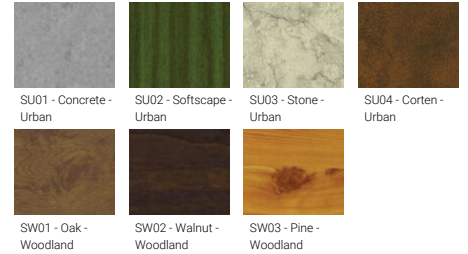

Special finishes upon request