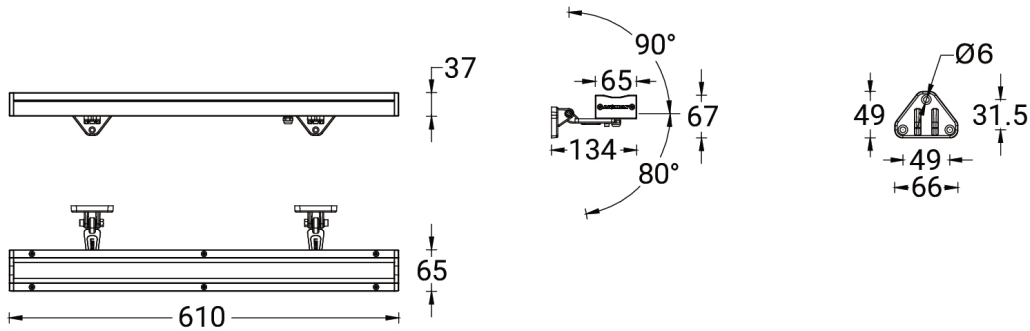

LIGHTALK 8 (LA-30021)

Technical information

Material	Aluminium
Light source	18 LED
Power	28 W
Lumen	1943 - 3215 lm
Efficacy	69 - 115 lm/W
Driver option	Remote driver (included)
Driver	Constant current (CC)
Input voltage	500 mA, 54 VDC

Optic	VN, N, M, W, E
Optic value	12°, 14°, 24°, 44°, 18° x 35°
CCT / CRI	3000K CRI80, 4000K CRI80
Dimming type	On/Off, 1-10V, DALI
Product colours	Black, Dark Grey, White, Matt Silver, Bronze, Concrete - Urban, Softscape - Urban, Stone - Urban, Corten - Urban, Oak - Woodland, Walnut - Woodland, Pine - Woodland
Weight	2.1 kg
Operating temperature	-20 °C to 40 °C
Cable	Two IP67 connectors supplied with 2x0.2 m of 2x1.0 sqmm outdoor cable

Through wiring	Single cable entry, through wiring upon request
Lens / Reflector / Optic	Clear toughened glass
MacAdam Ellipse	3 SDCM
Lifetime L90B10 (hours)	> 120,000
Lifetime L80B10 (hours)	> 120,000
Lifetime L80B50 (hours)	> 120,000
Variants (On/Off, 1-10V, DALI)	Compatible with EN/ IEC 60598-2-22: Suitable for emergency installations as central supply, non-maintained (Z0)

LA-30021

Accessories

75 mm extend arm mounting
A30891

150 mm extend arm mounting
A30991

300 mm extend arm mounting
A31091

450 mm extend arm mounting
A31191