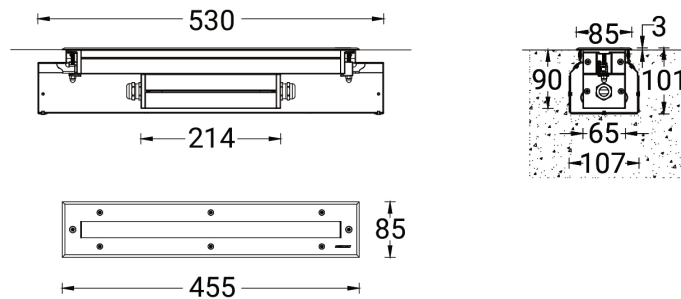

LIGHTALK 12 (LA-60031) (Version 1)

Technical information

Material	Stainless Steel	Driver	Constant voltage (CV)	Product colours	Stainless Steel
Light source	12 LED	Input voltage	24 VDC	Weight	3.2 kg
Power	24 W	Optic	N, M, W, E	Operating temperature	-20 °C to 40 °C
Lumen	510 - 1383 lm	Optic value	16°, 32°, 55°, 20°x30°	Cable	Four IP67 connectors supplied with 2x0.2 m of 3x1.0 sqmm outdoor cable and 2x0.2 m of 2x0.5 sqmm outdoor shielded cable
Efficacy	21 - 58 lm/W	CCT / CRI	RGB+Amber, RGBW30, RGBW40	Through wiring	Two cable entries for through wiring
Driver option	Remote driver (not included)	Dimming type	DMX, DMX/RDM	Lens / Reflector / Optic	Clear toughened glass

LA-60031