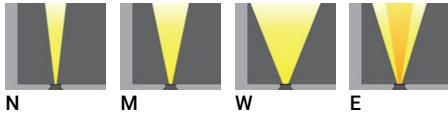

**LIGHTALK 12 (LA-60031) (Version 1)**

**Product description**

Without remote driver - With recessing box - Constant voltage (CV) 24 V - 455 mm - Class III - RGBW

**Luminaire Structure**

- Die-cast aluminium end-caps
- Extruded aluminium housing
- Pre-treated before powder coating ensuring high corrosion resistance
- Stainless steel frame on request
- Two cable entries for through wiring
- Four IP67 connectors supplied with 2x0.2 m of 3x1.0 sqmm outdoor cable and 2x0.2 m of 2x0.5 sqmm outdoor shielded cable
- Stainless steel fasteners in grade 304 with zinc flake coating (ZFC)
- Durable silicone rubber gasket
- Clear toughened glass
- Remote driver (not included)
- Recessing box is included
- Suitable for walk-over with a maximum load of 500 kg
- 24 VDC input, DMX/RDM address with stable signal

**Optic**

**Product colour**

**LIGHTALK 12** (LA-60031) (Version 1)

**Technical information**

<b>Material</b>	Stainless Steel	<b>Driver</b>	Constant voltage (CV)	<b>Product colours</b>	Stainless Steel
<b>Light source</b>	12 LED	<b>Input voltage</b>	24 VDC	<b>Weight</b>	3.2 kg
<b>Power</b>	24 W	<b>Optic</b>	N, M, W, E	<b>Operating temperature</b>	-20 °C to 40 °C
<b>Lumen</b>	510 - 1383 lm	<b>Optic value</b>	16°, 32°, 55°, 20°x30°	<b>Cable</b>	Four IP67 connectors supplied with 2x0.2 m of 3x1.0 sqmm outdoor cable and 2x0.2 m of 2x0.5 sqmm outdoor shielded cable
<b>Efficacy</b>	21 - 58 lm/W	<b>CCT / CRI</b>	RGB+Amber, RGBW30, RGBW40	<b>Through wiring</b>	Two cable entries for through wiring
<b>Driver option</b>	Remote driver (not included)	<b>Dimming type</b>	DMX, DMX/RDM	<b>Lens / Reflector / Optic</b>	Clear toughened glass