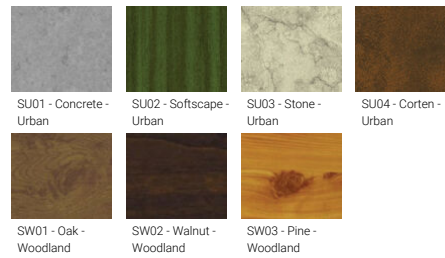

Product colour**Special finishes upon request**

LBX 3 (LB-40446)

Technical information

Material	Aluminium
Light source	1 LED
Power	4 W
Lumen	39 lm
Efficacy	10 lm/W
Driver option	Integral control gear
Driver	Constant current (CC)

Input voltage	220-240 V 50/60 Hz
Optic value	34° x 68°
CCT / CRI	3000K CRI80, 4000K CRI80
Bug	B0-U1-G0
ULR	4%
ULOR	4%
CIE flux code n°3	97

Product colours	Black, Dark Grey, White, Matt Silver, Bronze, Concrete - Urban, Softscape - Urban, Stone - Urban, Corten - Urban, Oak - Woodland, Walnut - Woodland, Pine - Woodland
Weight	0.3 kg
Operating temperature	-20 °C to 40 °C
Cable	One cable gland supplied with 0.3 m of 3x0.5 sqmm outdoor cable
Through wiring	Single cable entry
Lens / Reflector / Optic	Clear toughened glass