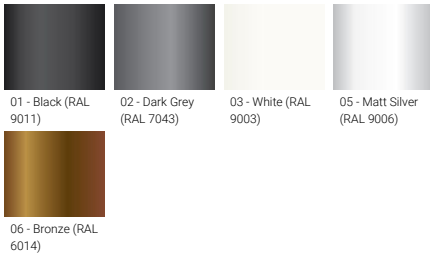

Product colour**Special finishes upon request**

LBX 3 (LB-40446)

Technical information

Material	Aluminium
Light source	1 LED
Power	4 W
Lumen	39 lm
Efficacy	10 lm/W
Driver option	Integral control gear
Driver	Constant current (CC)