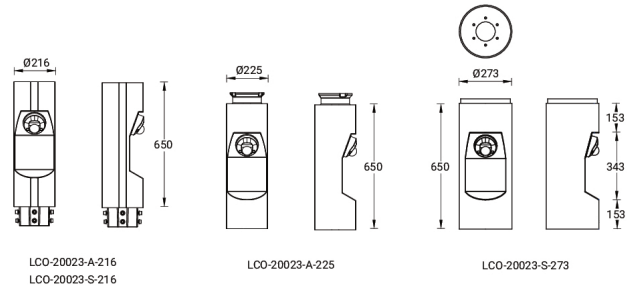

## Product description

## Technical information

- High definition 1/2.9" progressive scan CMOS Image sensor
- Low-level lighting mode, 0 Lux with IR
- Video compression H.264/5+
- Ultra high definition 2944x1656 pixels at 20fps
- Video bitrate up to 32kbps
- 3 axis on-site adjustment
- API ONVIF
- Multiprotocol HTTP, HTTPS, PPPoE, SMTP
- OPTIONAL: Point, tilt, zoom versions, higher MP