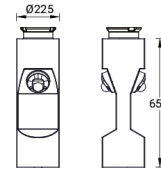

LCO-20024

LCO-20024-A-216
LCO-20024-S-216

LCO-20024-A-225

LCO-20024-S-273

Product description

Technical information

- High definition 1/2.9" progressive scan CMOS Image sensor
- Low-level lighting mode, 0 Lux with IR
- Video compression H.264/5+
- Ultra high definition 2944x1656 pixels at 20fps
- Video bitrate up to 32kbps
- 3 axis on-site adjustment
- API ONVIF
- Multiprotocol HTTP, HTTPS, PPPoE, SMTP
- OPTIONAL: Point, tilt, zoom versions, higher MP