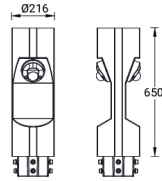

LCO-20024

LCO-20024-A-216
LCO-20024-S-216

LCO-20024-A-225

LCO-20024-S-273

Product description

Technical information

- High definition 1/2.9" progressive scan CMOS Image sensor
- Low-level lighting mode, 0 Lux with IR
- Video compression H.264/5+
- Ultra high definition 2944x1656 pixels at 20fps
- Video bitrate up to 32kbps
- 3 axis on-site adjustment
- API ONVIF
- Multiprotocol HTTP, HTTPS, PPPoE, SMTP
- OPTIONAL: Point, tilt, zoom versions, higher MP