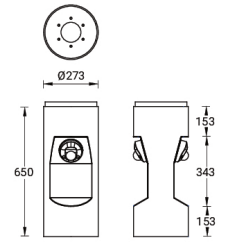

LCO-20024

LCO-20024-A-216
LCO-20024-S-216

LCO-20024-A-225

LCO-20024-S-273

Product description

Technical information

- High definition 1/2.9" progressive scan CMOS Image sensor
- Low-level lighting mode, 0 Lux with IR
- Video compression H.264/5+
- Ultra high definition 2944x1656 pixels at 20fps
- Video bitrate up to 32kbps
- 3 axis on-site adjustment
- API ONVIF
- Multiprotocol HTTP, HTTPS, PPPoE, SMTP
- OPTIONAL: Point, tilt, zoom versions, higher MP