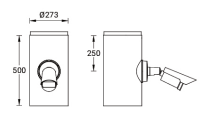

**Camera - License plate verifier (LCO-20025)**

LCO-20025

LCO-20025-A-216  
LCO-20025-S-216

LCO-20025-A-225

LCO-20025-S-273

**Product description**

Vehicle license plate detector camera with open API software integration

**Technical information**

- High definition 1920x1080 pixels at 60 fps
- Maximum pixel density with 32x optical zoom:  
 25 m: 1912 px/m  
 50 m: 956 px/m  
 250 m: 191 px/m

<b>Material</b>	Aluminium
<b>Product colours</b>	Black, Dark Grey, White, Matt Silver, Bronze, Concrete - Urban, Softscape - Urban, Stone - Urban, Corten - Urban, Oak - Woodland, Walnut - Woodland, Pine - Woodland