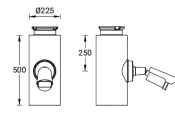

**Camera - License plate verifier (LCO-20025)**

LCO-20025

LCO-20025-A-216  
LCO-20025-S-216

LCO-20025-A-225

LCO-20025-S-273

**Product description**

Vehicle license plate detector camera with open API software integration

**Technical information**

- High definition 1920x1080 pixels at 60 fps
- Maximum pixel density with 32x optical zoom:  
 25 m: 1912 px/m  
 50 m: 956 px/m  
 250 m: 191 px/m

<b>Material</b>	Aluminium
<b>Product colours</b>	Black, Dark Grey, White, Matt Silver, Bronze, Concrete - Urban, Softscape - Urban, Stone - Urban, Corten - Urban, Oak - Woodland, Walnut - Woodland, Pine - Woodland