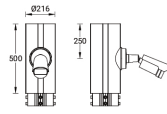

**Camera - License plate verifier (LCO-20025)**

LCO-20025

LCO-20025-A-216  
LCO-20025-S-216

LCO-20025-A-225

LCO-20025-S-273

**Product description**

Vehicle license plate detector camera with open API software integration

**Technical information**

- High definition 1920x1080 pixels at 60 fps
- Maximum pixel density with 32x optical zoom:  
 25 m: 1912 px/m  
 50 m: 956 px/m  
 250 m: 191 px/m

<b>Material</b>	Aluminium
<b>Product colours</b>	Black, Dark Grey, White, Matt Silver, Bronze, Concrete - Urban, Softscape - Urban, Stone - Urban, Corten - Urban, Oak - Woodland, Walnut - Woodland, Pine - Woodland