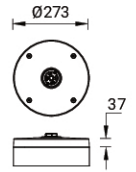

NEMA 7 socket (LCO-20051)

LCO-20051

LCO-20051-A-216
LCO-20051-S-216

LCO-20051-A-225

LCO-20051-S-273

Product description

- Wireless control of lighting fixture
- Supports all common wireless protocols

Technical information