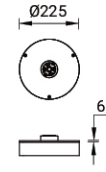

NEMA 7 socket (LCO-20051)

LCO-20051

LCO-20051-A-216
LCO-20051-S-216

LCO-20051-A-225

LCO-20051-S-273

Product description

- Wireless control of lighting fixture
- Supports all common wireless protocols

Technical information