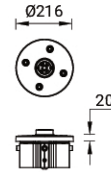

NEMA 7 socket (LCO-20051)

LCO-20051

LCO-20051-A-216
LCO-20051-S-216

LCO-20051-A-225

LCO-20051-S-273

Product description

- Wireless control of lighting fixture
- Supports all common wireless protocols

Technical information