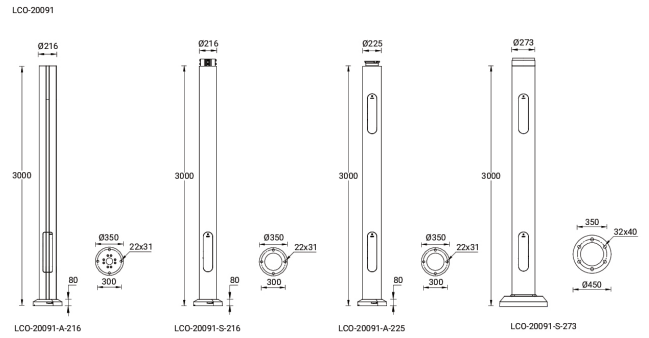

Column (LCO-20091)

Product description

Technical information

Material	Aluminium
Product colours	Black, Dark Grey, White, Matt Silver, Bronze, Concrete - Urban, Softscape - Urban, Stone - Urban, Corten - Urban, Oak - Woodland, Walnut - Woodland, Pine - Woodland