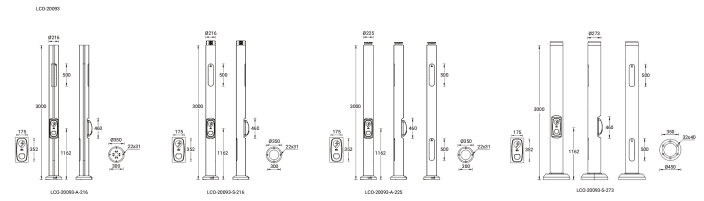

EV Charger (LCO-20093)

Product description

Technical information

- EO Genius, a worldwide service provider
- OCPP protocol for multi-service providers
- Single-phase 7.2kW, multi-phase up to 22kW
- Socket only
- Type 2 connector
- Easy to download and use App on any mobile device
- All in one system: charger, payment and monitoring through one cloud portal