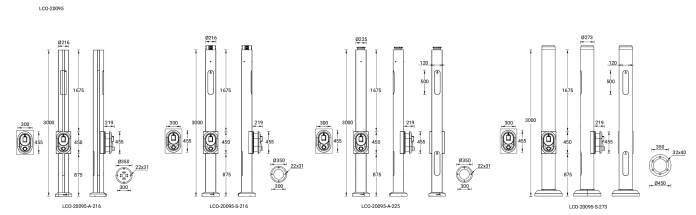

EV Charger (Integrated GSM SIM card) (LCO-20095)

Product description

Technical information

- EV meter, service provider
- Self-reliant EV Charger with integrated 4G antenna
- Easy to use payment with any credit card
- No app needed
- Single-phase or triple-phase AC charging, up to 22kW depending on infrastructure and vehicle
- 4 m cable