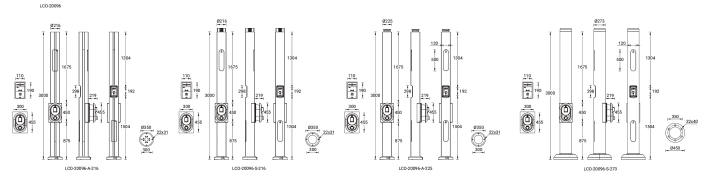

**EV Charger (Integrated GSM SIM card) + Intercom (LCO-20096)**

**Product description**

**Technical information**

**EV Charger**

- EV meter, service provider
- Self-reliant EV Charger with integrated 4G antenna
- Easy to use payment with any credit card
- No app needed
- Single-phase or triple-phase AC charging, up to 22kW depending on infrastructure and vehicle
- 4 m cable

**Intercom**

- Stainless steel vandalism protected
- Single-button direct to controller alert
- Built-in camera and speaker
- IP communication
- LED Beacon (LCO-20081) is available

<b>Material</b>	Aluminium
<b>Product colours</b>	Black, Dark Grey, White, Matt Silver, Bronze, Concrete - Urban, Softscape - Urban, Stone - Urban, Corten - Urban, Oak - Woodland, Walnut - Woodland, Pine - Woodland