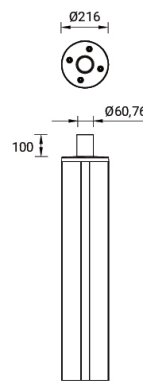

Post top luminaire base (LCO-20101)

LCO-20101

LCO-20101-A-216
LCO-20101-S-216

LCO-20101-A-225

LCO-20101-S-273

Product description

Technical information

Material	Aluminium
Product colours	Black, Dark Grey, White, Matt Silver, Bronze, Concrete - Urban, Softscape - Urban, Stone - Urban, Corten - Urban, Oak - Woodland, Walnut - Woodland, Pine - Woodland