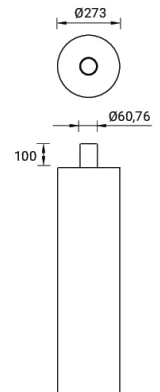

Post top luminaire base (LCO-20101)

LCO-20101

LCO-20101-A-216
LCO-20101-S-216

LCO-20101-A-225

LCO-20101-S-273

Product description

Technical information

Material	Aluminium
Product colours	Black, Dark Grey, White, Matt Silver, Bronze, Concrete - Urban, Softscape - Urban, Stone - Urban, Corten - Urban, Oak - Woodland, Walnut - Woodland, Pine - Woodland