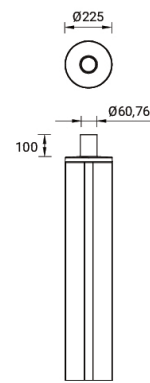

Post top luminaire base (LCO-20101)

LCO-20101

LCO-20101-A-216
LCO-20101-S-216

LCO-20101-A-225

LCO-20101-S-273

Product description

Technical information

Material	Aluminium
Product colours	Black, Dark Grey, White, Matt Silver, Bronze, Concrete - Urban, Softscape - Urban, Stone - Urban, Corten - Urban, Oak - Woodland, Walnut - Woodland, Pine - Woodland