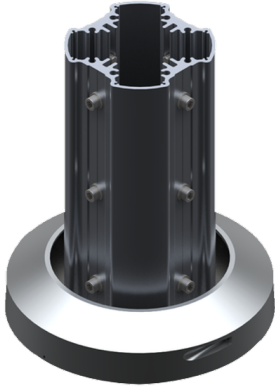

Base + Cover (LCO-20112)**Product description**

Root mount kit: A22291

Technical information

| | |
|------------------------|--|
| Material | Aluminium |
| Product colours | Black, Dark Grey, White, Matt Silver, Bronze, Concrete - Urban, Softscape - Urban, Stone - Urban, Corten - Urban, Oak - Woodland, Walnut - Woodland, Pine - Woodland |

Base + Cover (LCO-20112)**Accessories**

Root mount kit for LCO-20112
A22291
