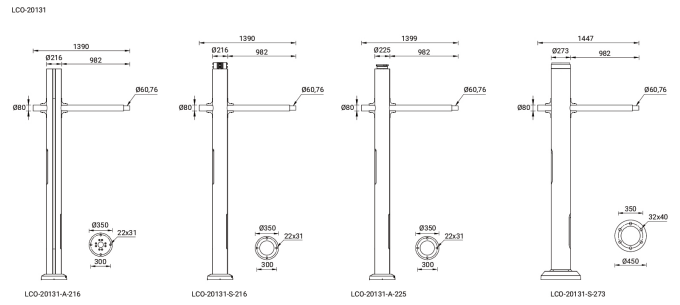

Luminaire mount arm (LCO-20131)

Product description

Technical information

Material	Aluminium
Product colours	Black, Dark Grey, White, Matt Silver, Bronze, Concrete - Urban, Softscape - Urban, Stone - Urban, Corten - Urban, Oak - Woodland, Walnut - Woodland, Pine - Woodland