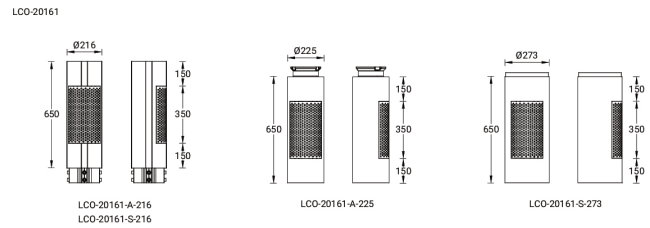

Sound system - WiFi (LCO-20161)

Product description

Sound system including speaker and WiFi amplifier

Technical information

- Multi-room music system based on WiFi wireless transmission
- WiFi-HiFi system supports 802.11b/g/n WLAN standard
- Wireless frequency 2.412GHz-2.484GHz.
- WiFi relay included
- Compatible with DLNA standard, AirPlay, Qplay
- Support for all built-in music player softwares

Material	Aluminium
Product colours	Black, Dark Grey, White, Matt Silver, Bronze, Concrete - Urban, Softscape - Urban, Stone - Urban, Corten - Urban, Oak - Woodland, Walnut - Woodland, Pine - Woodland