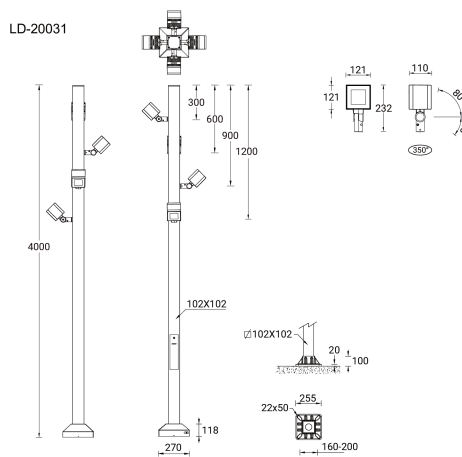

**LADOR 36 (LD-20031)**

**Product description**

Supplied with specific 4 m square, straight aluminium pole: APC140102-LD - RGBW

**Luminaire Structure**

- Die-cast aluminium housing
- Pre-treated before powder coating ensuring high corrosion resistance
- Thermal heat dissipation body
- Single cable entry, through wiring upon request
- One cable gland supplied with 2 m of 5x1.5 sqmm outdoor cable

- Stainless steel fasteners in grade 304 with zinc flake coating (ZFC)
- Durable silicone rubber gasket
- High-efficiency PMMA lens
- Clear toughened glass
- Integral control gear

- Maximum wind load resistance is 140 km/h
- Surge protection 10kV

**Optic**

**Product colour**

**Special finishes upon request**

**LADOR 36 (LD-20031)**

**Technical information**

<b>Material</b>	Aluminium	<b>Input voltage</b>	220-240 V 50/60 Hz	<b>Operating temperature</b>	-20 °C to 40 °C
<b>Light source</b>	4 x 8 LED	<b>Optic</b>	N, M, W, VW, E	<b>Cable</b>	One cable gland supplied with 2 m of 5x1.5 sqmm outdoor cable
<b>Power</b>	88 W	<b>Optic value</b>	8°, 17°, 26°, 65°, 43°x11°	<b>Through wiring</b>	Single cable entry, through wiring upon request
<b>Lumen</b>	3412 - 4532 lm	<b>CCT / CRI</b>	RGBW30, RGBW40	<b>Lens / Reflector / Optic</b>	High-efficiency PMMA lens, Clear toughened glass
<b>Efficacy</b>	39 - 52 lm/W	<b>Dimming type</b>	DMX, DMX/RDM	<b>Variants (DMX/RDM)</b>	Compatible with EN/ IEC 60598-2-22: Suitable for emergency installations as central supply, non-maintained (Z0)
<b>Driver option</b>	Integral control gear	<b>Product colours</b>	Black, Dark Grey, White, Matt Silver, Bronze, Concrete - Urban, Softscape - Urban, Stone - Urban, Corten - Urban, Oak - Woodland, Walnut - Woodland, Pine - Woodland		
<b>Driver</b>	Constant current (CC)	<b>Weight</b>	21.4 kg		

4 m - Square, straight aluminium  
pole for LADOR  
**APC140102-LD**

Please contact the factory for technical details if you wish to use Anti-glare accessories, Colour filters, Lenses and slip glasses in combination.