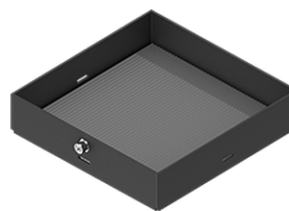

Linear spread lens
A51314