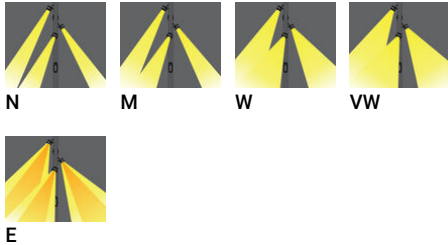

**LADOR 36 (LD-20031)**

**Product description**

Supplied with specific 4 m square, straight aluminium pole: APC140102-LD - RGBW

**Luminaire Structure**

- Die-cast aluminium housing
- Pre-treated before powder coating ensuring high corrosion resistance
- Thermal heat dissipation body
- Single cable entry, through wiring upon request
- One cable gland supplied with 2 m of 5x1.5 sqmm outdoor cable

- Stainless steel fasteners in grade 304 with zinc flake coating (ZFC)
- Durable silicone rubber gasket
- High-efficiency PMMA lens
- Clear toughened glass
- Integral control gear

- Maximum wind load resistance is 140 km/h
- Surge protection 10kV

**Optic**

**Product colour**

**Special finishes upon request**

**LADOR 36 (LD-20031)**

**Technical information**

<b>Material</b>	Aluminium	<b>Input voltage</b>	220-240 V 50/60 Hz	<b>Operating temperature</b>	-20 °C to 40 °C
<b>Light source</b>	4 x 8 LED	<b>Optic</b>	N, M, W, VW, E	<b>Cable</b>	One cable gland supplied with 2 m of 5x1.5 sqmm outdoor cable
<b>Power</b>	88 W	<b>Optic value</b>	8°, 17°, 26°, 65°, 43°x11°	<b>Through wiring</b>	Single cable entry, through wiring upon request
<b>Lumen</b>	3412 - 4532 lm	<b>CCT / CRI</b>	RGBW30, RGBW40	<b>Lens / Reflector / Optic</b>	High-efficiency PMMA lens, Clear toughened glass
<b>Efficacy</b>	39 - 52 lm/W	<b>Dimming type</b>	DMX, DMX/RDM	<b>Variants (DMX/RDM)</b>	Compatible with EN/ IEC 60598-2-22: Suitable for emergency installations as central supply, non-maintained (Z0)
<b>Driver option</b>	Integral control gear	<b>Product colours</b>	Black, Dark Grey, White, Matt Silver, Bronze, Concrete - Urban, Softscape - Urban, Stone - Urban, Corten - Urban, Oak - Woodland, Walnut - Woodland, Pine - Woodland		
<b>Driver</b>	Constant current (CC)	<b>Weight</b>	21.4 kg		