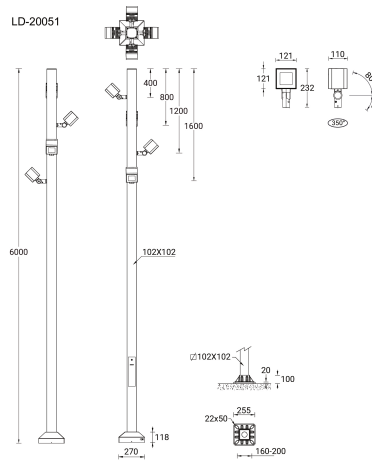

LADOR 38 (LD-20051)

Technical information

Material	Aluminium
Light source	4 x 8 LED
Power	88 W
Lumen	3412 - 4532 lm
Efficacy	39 - 52 lm/W
Driver option	Integral control gear
Driver	Constant current (CC)

Input voltage	220-240 V 50/60 Hz
Optic	N, M, W, VW, E
Optic value	8°, 17°, 26°, 65°, 43°x11°
CCT / CRI	RGBW30, RGBW40
Dimming type	DMX, DMX/RDM
Product colours	Black, Dark Grey, White, Matt Silver, Bronze, Concrete - Urban, Softscape - Urban, Stone - Urban, Corten - Urban, Oak - Woodland, Walnut - Woodland, Pine - Woodland
Weight	24.5 kg

Operating temperature	-20 °C to 40 °C
Cable	One cable gland supplied with 2 m of 5x1.5 sqmm outdoor cable
Through wiring	Single cable entry, through wiring upon request
Lens / Reflector / Optic	High-efficiency PMMA lens, Clear toughened glass
Variants (DMX/RDM)	Compatible with EN/ IEC 60598-2-22: Suitable for emergency installations as central supply, non-maintained (Z0)