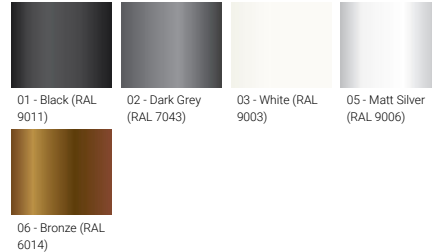

Product colour