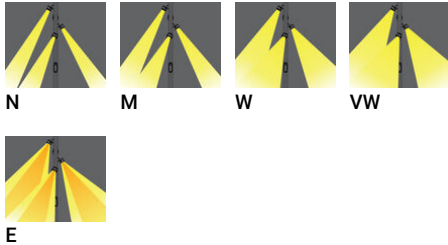

LADOR 38 (LD-20051)

Product description

Supplied with specific 6 m square, straight aluminium pole: APC160102-LD - RGBW

Luminaire Structure

- Die-cast aluminium housing
- Pre-treated before powder coating ensuring high corrosion resistance
- Thermal heat dissipation body
- Single cable entry, through wiring upon request
- One cable gland supplied with 2 m of 5x1.5 sqmm outdoor cable

- Stainless steel fasteners in grade 304 with zinc flake coating (ZFC)
- Durable silicone rubber gasket
- High-efficiency PMMA lens
- Clear toughened glass
- Integral control gear

- Maximum wind load resistance is 140 km/h
- Surge protection 10kV

Optic

Product colour

Special finishes upon request

LADOR 38 (LD-20051)

Technical information

Material	Aluminium
Light source	4 x 8 LED
Power	88 W
Lumen	3412 - 4532 lm
Efficacy	39 - 52 lm/W
Driver option	Integral control gear
Driver	Constant current (CC)

Input voltage	220-240 V 50/60 Hz
Optic	N, M, W, VW, E
Optic value	8°, 17°, 26°, 65°, 43°x11°
CCT / CRI	RGBW30, RGBW40
Dimming type	DMX, DMX/RDM
Product colours	Black, Dark Grey, White, Matt Silver, Bronze, Concrete - Urban, Softscape - Urban, Stone - Urban, Corten - Urban, Oak - Woodland, Walnut - Woodland, Pine - Woodland
Weight	24.5 kg