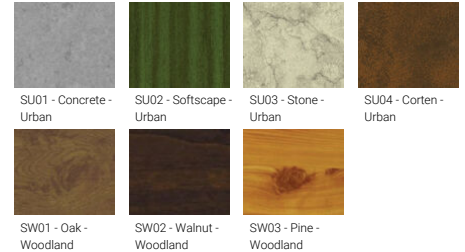

Special finishes upon request