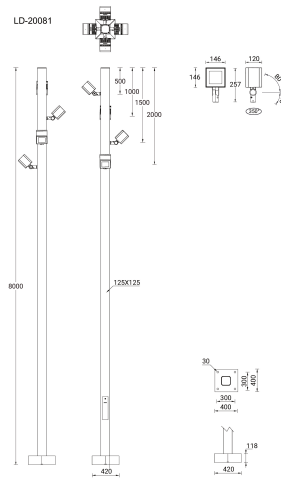

LADOR 41 (LD-20081)

Technical information

Material	Aluminium
Light source	4 x 16 LED
Power	112 W
Lumen	5288 - 6400 lm
Efficacy	47 - 57 lm/W
Driver option	Integral control gear
Driver	Constant current (CC)
Input voltage	220-240 V 50/60 Hz

Optic	N, M, W, VW, E
Optic value	8°, 17°, 26°, 65°, 43°x11°
CCT / CRI	RGBW30, RGBW40
Dimming type	DMX, DMX/RDM
Product colours	Black, Dark Grey, White, Matt Silver, Bronze, Concrete - Urban, Softscape - Urban, Stone - Urban, Corten - Urban, Oak - Woodland, Walnut - Woodland, Pine - Woodland
Weight	129.7 kg
Operating temperature	-20 °C to 40 °C
Cable	One cable gland supplied with 2 m of 5x1.5 sqmm outdoor cable

Through wiring	Single cable entry, through wiring upon request
Lens / Reflector / Optic	High-efficiency PMMA lens, Clear toughened glass
MacAdam Ellipse	7 SDCM
Lifetime L90B10 (hours)	> 50,000
Lifetime L80B10 (hours)	> 68,000
Lifetime L80B50 (hours)	> 100,000
Variants (DMX/RDM)	Compatible with EN/ IEC 60598-2-22: Suitable for emergency installations as central supply, non-maintained (Z0)