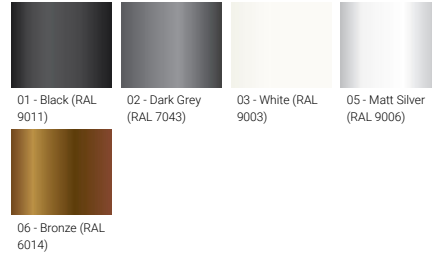

Product colour