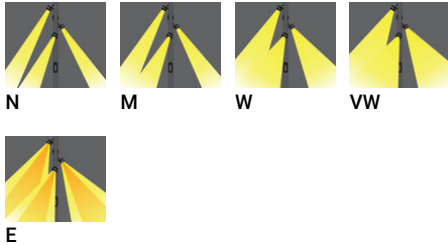

LADOR 41 (LD-20081)

Product description

Supplied with specific 8 m square, straight galvanised steel pole: SPC180125-LD - RGBW

Luminaire Structure

- Die-cast aluminium housing
- Pre-treated before powder coating ensuring high corrosion resistance
- Thermal heat dissipation body
- Single cable entry, through wiring upon request
- One cable gland supplied with 2 m of 5x1.5 sqmm outdoor cable

- Stainless steel fasteners in grade 304 with zinc flake coating (ZFC)
- Durable silicone rubber gasket
- High-efficiency PMMA lens
- Clear toughened glass
- Integral control gear

- Maximum wind load resistance is 140 km/h
- Surge protection 10kV

Optic

Product colour

Special finishes upon request

LADOR 41 (LD-20081)

Technical information

Material	Aluminium
Light source	4 x 16 LED
Power	112 W
Lumen	5288 - 6400 lm
Efficacy	47 - 57 lm/W
Driver option	Integral control gear
Driver	Constant current (CC)
Input voltage	220-240 V 50/60 Hz

Optic	N, M, W, VW, E
Optic value	8°, 17°, 26°, 65°, 43°x11°
CCT / CRI	RGBW30, RGBW40
Dimming type	DMX, DMX/RDM
Product colours	Black, Dark Grey, White, Matt Silver, Bronze, Concrete - Urban, Softscape - Urban, Stone - Urban, Corten - Urban, Oak - Woodland, Walnut - Woodland, Pine - Woodland
Weight	129.7 kg
Operating temperature	-20 °C to 40 °C
Cable	One cable gland supplied with 2 m of 5x1.5 sqmm outdoor cable