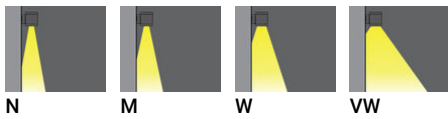

LADOR 53 (LD-30071)

Product description

Integral control gear - 145x145 mm - Class I - RGBW

Luminaire Structure

- Die-cast aluminium housing
- Pre-treated before powder coating ensuring high corrosion resistance
- Thermal heat dissipation body
- Single cable entry, through wiring upon request

- One cable gland supplied with 0.2 m of 8x0.5 sqmm outdoor cable
- Stainless steel fasteners in grade 304 with zinc flake coating (ZFC)
- Durable silicone rubber gasket
- Clear toughened glass

- High-efficiency PMMA lens
- Integral control gear
- Optional surface mounting box for easy wiring or conduit connection when wiring from behind is not possible

Optic

Product colour

Special finishes upon request