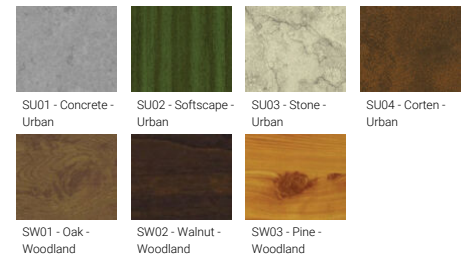

Special finishes upon request