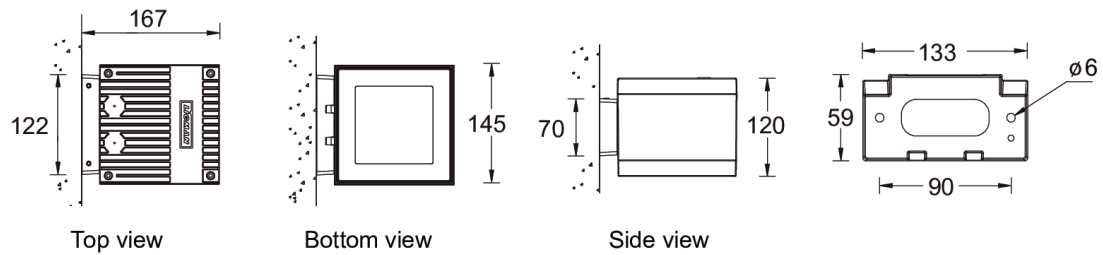

LADOR 53 (LD-30071)

Technical information

Material	Aluminium
Light source	16 LED
Power	28 W
Lumen	1322 - 1600 lm
Efficacy	47 - 57 lm/W
Driver option	Integral control gear
Driver	Constant current (CC)
Input voltage	220-240 V 50/60 Hz

Optic	N, M, W, VW, E
Optic value	8°, 17°, 26°, 65°, 43°x11°
CCT / CRI	RGBW30, RGBW40
Bug	B1-U0-G0
ULR	0%
ULOR	0%
CIE flux code n°3	100
Dimming type	DMX, DMX/RDM

Product colours	Black, Dark Grey, White, Matt Silver, Bronze, Concrete - Urban, Softscape - Urban, Stone - Urban, Corten - Urban, Oak - Woodland, Walnut - Woodland, Pine - Woodland
Weight	2.9 kg
Operating temperature	-20 °C to 40 °C
Cable	One cable gland supplied with 0.2 m of 8x0.5 sqmm outdoor cable
Through wiring	Single cable entry, through wiring upon request
Lens / Reflector / Optic	Clear toughened glass, High-efficiency PMMA lens
Variants (DMX/RDM)	Compatible with EN/ IEC 60598-2-22: Suitable for emergency installations as central supply, non-maintained (Z0)

LD-30071

Accessories

DMX CONTROL

DMX Control System
Control-DMX

DMX RDM CONTROL

DMX/RDM Control System
Control-DMX-RDM