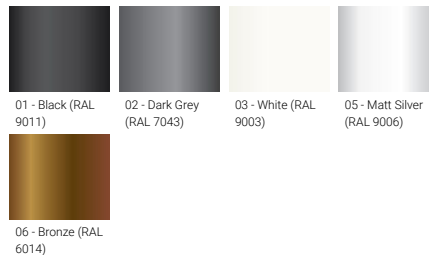

LADOR 3 (LD-50022)

Product description

Integral control gear - 120x120 mm - Class I - RGBW

Luminaire Structure

- Die-cast aluminium housing
- Thermal heat dissipation body
- Pre-treated before powder coating ensuring high corrosion resistance
- Single cable entry
- One IP68 connector supplied with 0.2 m of 8x0.5 sqmm outdoor cable
- Stainless steel fasteners in grade 304 with zinc flake coating (ZFC)
- Durable silicone rubber gasket
- High-efficiency PMMA lens
- Clear toughened glass
- Integral control gear
- LADOR 1, 2, 3 and 4 are not available in European Union

Optic

Product colour

Special finishes upon request

LADOR 3 (LD-50022)

Technical information

Material	Aluminium	Optic	N, M, W, VW, E	Product colours	Black, Dark Grey, White, Matt Silver, Bronze, Concrete - Urban, Softscape - Urban, Stone - Urban, Corten - Urban, Oak - Woodland, Walnut - Woodland, Pine - Woodland
Light source	9 LED	Optic value	8°, 17°, 26°, 65°, 43°x11°	Weight	2 kg
Power	22 W	CCT / CRI	RGBW30, RGBW40	Operating temperature	-20 °C to 40 °C
Lumen	853 - 1133 lm	Bug	B1-U0-G0	Cable	One IP68 connector supplied with 0.2 m of 8x0.5 sqmm outdoor cable
Efficacy	39 - 52 lm/W	ULR	0%	Through wiring	Single cable entry
Driver option	Integral control gear	ULOR	0%	Lens / Reflector / Optic	High-efficiency PMMA lens, Clear toughened glass
Driver	Constant voltage (CV)	CIE flux code n°3	100	Variants (DMX/RDM)	Compatible with EN/ IEC 60598-2-22: Suitable for emergency installations as central supply, non-maintained (Z0)
Input voltage	220-240 V 50/60 Hz	Dimming type	DMX, DMX/RDM		