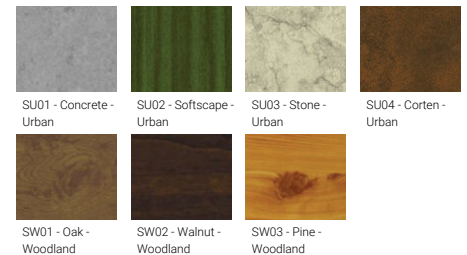

LADOR 3 (LD-50022)

Product description

Integral control gear - 120x120 mm - Class I - RGBW

Luminaire Structure

- Die-cast aluminium housing
- Thermal heat dissipation body
- Pre-treated before powder coating ensuring high corrosion resistance
- Single cable entry
- One IP68 connector supplied with 0.2 m of 8x0.5 sqmm outdoor cable
- Stainless steel fasteners in grade 304 with zinc flake coating (ZFC)
- Durable silicone rubber gasket
- High-efficiency PMMA lens
- Clear toughened glass
- Integral control gear
- LADOR 1, 2, 3 and 4 are not available in European Union

Optic

Product colour

Special finishes upon request

LADOR 3 (LD-50022)

Technical information

Material	Aluminium	Optic	N, M, W, VW, E	Product colours	Black, Dark Grey, White, Matt Silver, Bronze, Concrete - Urban, Softscape - Urban, Stone - Urban, Corten - Urban, Oak - Woodland, Walnut - Woodland, Pine - Woodland
Light source	9 LED	Optic value	8°, 17°, 26°, 65°, 43°x11°	Weight	2 kg
Power	22 W	CCT / CRI	RGBW30, RGBW40	Operating temperature	-20 °C to 40 °C
Lumen	853 - 1133 lm	Bug	B1-U0-G0	Cable	One IP68 connector supplied with 0.2 m of 8x0.5 sqmm outdoor cable
Efficacy	39 - 52 lm/W	ULR	0%	Through wiring	Single cable entry
Driver option	Integral control gear	ULOR	0%	Lens / Reflector / Optic	High-efficiency PMMA lens, Clear toughened glass
Driver	Constant voltage (CV)	CIE flux code n°3	100	Variants (DMX/RDM)	Compatible with EN/ IEC 60598-2-22: Suitable for emergency installations as central supply, non-maintained (Z0)
Input voltage	220-240 V 50/60 Hz	Dimming type	DMX, DMX/RDM		