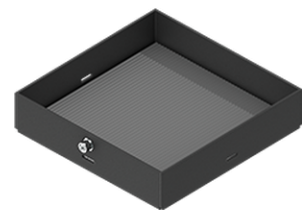

Linear spread lens
A51314