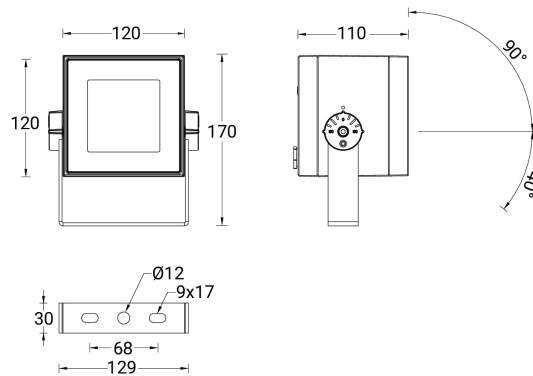

LADOR 3 (LD-50022)

Technical information

Material	Aluminium	Optic	N, M, W, VW, E	Product colours	Black, Dark Grey, White, Matt Silver, Bronze, Concrete - Urban, Softscape - Urban, Stone - Urban, Corten - Urban, Oak - Woodland, Walnut - Woodland, Pine - Woodland
Light source	9 LED	Optic value	8°, 17°, 26°, 65°, 43°x11°	Weight	2 kg
Power	22 W	CCT / CRI	RGBW30, RGBW40	Operating temperature	-20 °C to 40 °C
Lumen	853 - 1133 lm	Bug	B1-U0-G0	Cable	One IP68 connector supplied with 0.2 m of 8x0.5 sqmm outdoor cable
Efficacy	39 - 52 lm/W	ULR	0%	Through wiring	Single cable entry
Driver option	Integral control gear	ULOR	0%	Lens / Reflector / Optic	High-efficiency PMMA lens, Clear toughened glass
Driver	Constant voltage (CV)	CIE flux code n°3	100	Variants (DMX/RDM)	Compatible with EN/ IEC 60598-2-22: Suitable for emergency installations as central supply, non-maintained (Z0)
Input voltage	220-240 V 50/60 Hz	Dimming type	DMX, DMX/RDM		

LD-50022